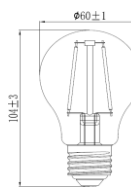

Order code	EAN	Packaging - SKU
778234-LDCE1	4986149778234	Eco blister, 1 pc/SKU
Product		
Category	LED Lamps	
Series	VINTAGE CLASSIC - CLEAR (FILAMENT)	
Model	HI-BRIGHTNESS CLASSIC CLEAR-FM DIMMABLE	
Description	GP LD CLS60 E27 8.3-60W 220-240V CL FM DIM CE1	
General description		
Energy label	A+	
Lamp shape	Classic A60	
Lamp base	E27	
Dimmable	Yes	
Mercury free	Yes	
Mercury content	0.0 mg	
Recycling	Yes	
Electrical characteristics		
Nominal wattage	8.3 W $\pm$10%	
Rated wattage	8.3 W	
Equivalent incandescent lamp power	60 W	
Power factor	>0.8	
Voltage	220-240 V	
Operating frequency	50/60Hz	
Lamp current	34-38 mA	
Weighted Energy Consumption	9 kWh / 1000 h	
Light technical characteristics		
Light colour	WARM WHITE	
Colour temperature	2700 K $\pm$270K	
Colour rendering index (Ra)	$\geq$80	
Colour consistency	<6 SDCM	
Nominal luminous flux	806 lm $\pm$10%	
Rated luminous flux	806 lm	
Lumen maintenance factor at end of life	$\geq$0.7	
Warm-up time (60%)	Instant s	
Starting time	<0.5 s	
Lifespan		
Nominal life time	15000 h	
Rated lamp life time	15000 h	
Switching cycles	50000	
Product dimensions		
Overall length (L)	104 mm $\pm$1 mm	
Diameter (D)	60 mm $\pm$1 mm	
Product Compliance		
	CE, ERP, ROHS, REACH	
Warranty	12 months from ex-factory date	

* Please refer to website www.gp-lighting.com for the list of compatible dimmers.