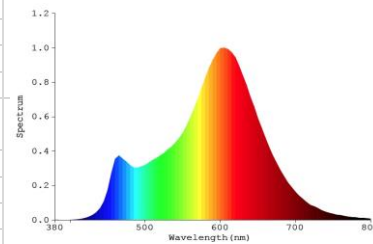

Spectral Distribution

GP LED Lamps are designed for true direct replacement of standard incandescent lamps.

- Compatible shapes and sizes of GLS
- Very low energy consumption
- Extremely long life
- Emit a warm white or cold white light for different ambience
- Instant start with full light output
- Available in most common lamp bases for household use
- No UV

Applications

- Domestic and commercial applications
- General illumination
- Can be used everywhere at home
- Use outdoors only in enclosed and ventilated luminaires