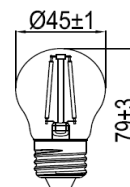

Order code	EAN	Packaging - SKU
778159-LDCE1	4986149778159	Eco blister, 1 pc/SKU
Product		
Category	LED Lamps	
Series	VINTAGE MINI GLOBE - CLEAR (FILAMENT)	
Model	DECO MINI GLOBE CLEAR-FM	
Description	GP LD GBM E27 4-40W 220-240V CL FM CE1	
General description		
Energy label	A++	
Lamp shape	Mini Globe	
Lamp base	E27	
Dimmable	No	
Mercury free	Yes	
Mercury content	0.0 mg	
Recycling	Yes	
Electrical characteristics		
Nominal wattage	4 W \pm 10%	
Rated wattage	4 W	
Equivalent incandescent lamp power	40 W	
Power factor	>0.4	
Voltage	220-240 V	
Operating frequency	50/60Hz	
Lamp current	16-19 mA	
Weighted Energy Consumption	4 kWh / 1000 h	
Light technical characteristics		
Light colour	WARM WHITE	
Colour temperature	2700 K \pm 270K	
Colour rendering index (Ra)	≥ 80	
Colour consistency	<6 SDCM	
Nominal luminous flux	470 lm \pm 10%	
Rated luminous flux	470 lm	
Lumen maintenance factor at end of life	≥ 0.7	
Warm-up time (60%)	Instant s	
Starting time	<0.5 s	
Lifespan		
Nominal life time	15000 h	
Rated lamp life time	15000 h	
Switching cycles	50000	
Product dimensions		
Overall length (L)	79 mm \pm 1 mm	
Diameter (D)	45 mm \pm 1 mm	
Product Compliance		
	CE, ERP, ROHS, REACH	
Warranty		
	12 months from ex-factory date	