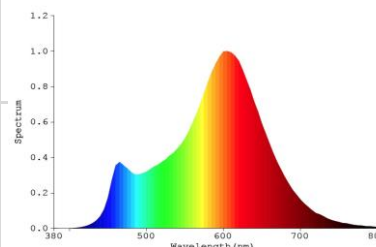

Order code	EAN	Packaging - SKU
778159-LDCE1	4986149778159	Eco blister, 1 pc/SKU
Product		
Category	LED Lamps	
Series	VINTAGE MINI GLOBE - CLEAR (FILAMENT)	
Model	DECO MINI GLOBE CLEAR-FM	
Description	GP LD GBM E27 4-40W 220-240V CL FM CE1	
General description		
Energy label	A++	
Lamp shape	Mini Globe	
Lamp base	E27	
Dimmable	No	
Mercury free	Yes	
Mercury content	0.0 mg	
Recycling	Yes	
Electrical characteristics		
Nominal wattage	4 W \pm 10%	
Rated wattage	4 W	
Equivalent incandescent lamp power	40 W	
Power factor	>0.4	
Voltage	220-240 V	
Operating frequency	50/60Hz	
Lamp current	16-19 mA	
Weighted Energy Consumption	4 kWh / 1000 h	
Light technical characteristics		
Light colour	WARM WHITE	
Colour temperature	2700 K \pm 270K	
Colour rendering index (Ra)	≥ 80	
Colour consistency	<6 SDCM	
Nominal luminous flux	470 lm \pm 10%	
Rated luminous flux	470 lm	
Lumen maintenance factor at end of life	≥ 0.7	
Warm-up time (60%)	Instant s	
Starting time	<0.5 s	
Lifespan		
Nominal life time	15000 h	
Rated lamp life time	15000 h	
Switching cycles	50000	
Product dimensions		
Overall length (L)	79 mm \pm 1 mm	
Diameter (D)	45 mm \pm 1 mm	
Product Compliance		
	CE, ERP, ROHS, REACH	
Warranty		
	12 months from ex-factory date	

Spectral Distribution

GP LED Lamps are designed for true direct replacement of standard incandescent lamps.

- Compatible shapes and sizes of GLS
- Very low energy consumption
- Extremely long life
- Emit a warm white or cold white light for different ambience
- Instant start with full light output
- Available in most common lamp bases for household use
- No UV