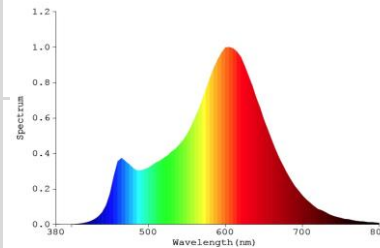

<b>Order code</b>	<b>EAN</b>	<b>Packaging - SKU</b>
778142-LDCE1	4986149778142	Eco blister, 1 pc/SKU
<b>Product</b>		
Category	LED Lamps	
Series	VINTAGE MINI GLOBE - CLEAR (FILAMENT)	
Model	DECO MINI GLOBE CLEAR-FM	
Description	GP LD GBM E14 4-40W 220-240V CL FM CE1	
<b>General description</b>		
Energy label	A++	
Lamp shape	Mini Globe	
Lamp base	E14	
Dimmable	No	
Mercury free	Yes	
Mercury content	0.0 mg	
Recycling	Yes	
<b>Electrical characteristics</b>		
Nominal wattage	4 W $\pm$ 10%	
Rated wattage	4 W	
Equivalent incandescent lamp power	40 W	
Power factor	>0.4	
Voltage	220-240 V	
Operating frequency	50/60Hz	
Lamp current	16-19 mA	
Weighted Energy Consumption	4 kWh / 1000 h	
<b>Light technical characteristics</b>		
Light colour	WARM WHITE	
Colour temperature	2700 K $\pm$ 270K	
Colour rendering index (Ra)	$\geq$ 80	
Colour consistency	<6 SDCM	
Nominal luminous flux	470 lm $\pm$ 10%	
Rated luminous flux	470 lm	
Lumen maintenance factor at end of life	$\geq$ 0.7	
Warm-up time (60%)	Instant s	
Starting time	<0.5 s	
<b>Lifespan</b>		
Nominal life time	15000 h	
Rated lamp life time	15000 h	
Switching cycles	50000	
<b>Product dimensions</b>		
Overall length (L)	79 mm $\pm$ 1 mm	
Diameter (D)	45 mm $\pm$ 1 mm	
<b>Product Compliance</b>		
	CE, ERP, ROHS, REACH	
<b>Warranty</b>		
	12 months from ex-factory date	

**Spectral Distribution**

- GP LED Lamps** are designed for true direct replacement of standard incandescent lamps.
- Compatible shapes and sizes of GLS
  - Very low energy consumption
  - Extremely long life
  - Emit a warm white or cold white light for different ambience
  - Instant start with full light output
  - Available in most common lamp bases for household use
  - No UV