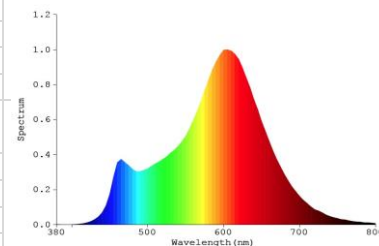

Spectral Distribution

GP LED Lamps are designed for true direct replacement of standard incandescent lamps.

- Compatible shapes and sizes of GLS
- Very low energy consumption
- Extremely long life
- Emit a warm white or cold white light for different ambience
- Instant start with full light output
- Available in most common lamp bases for household use
- No UV

Applications

- Domestic and commercial applications
- General illumination
- Can be used everywhere at home
- Use outdoors only in enclosed and ventilated luminaires