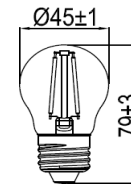

## GP LD GBM 2.5-25W E27 W FM CL

<b>Order code</b>	<b>EAN</b>	<b>Packaging - SKU</b>
778111-LDCE1	4986149778111	Eco blister, 1 pc/SKU
<b>Product</b>		
Category	LED Lamps	
Series	VINTAGE MINI GLOBE - CLEAR (FILAMENT)	
Model	DECO MINI GLOBE CLEAR-FM	
Description	GP LD GBM E27 2.5-25W 220-240V CL FM CE1	
<b>General description</b>		
Energy label	A++	
Lamp shape	Mini Globe	
Lamp base	E27	
Dimmable	No	
Mercury free	Yes	
Mercury content	0.0 mg	
Recycling	Yes	
<b>Electrical characteristics</b>		
Nominal wattage	2.5 W $\pm$ 10%	
Rated wattage	2.5 W	
Equivalent incandescent lamp power	25 W	
Power factor	>0.4	
Voltage	220-240 V	
Operating frequency	50/60Hz	
Lamp current	10-12 mA	
Weighted Energy Consumption	3 KWh / 1000 h	
<b>Light technical characteristics</b>		
Light colour	WARM WHITE	
Colour temperature	2700 K $\pm$ 270K	
Colour rendering index (Ra)	$\geq$ 80	
Colour consistency	<6 SDCM	
Nominal luminous flux	250 lm $\pm$ 10%	
Rated luminous flux	250 lm	
Lumen maintenance factor at end of life	$\geq$ 0.7	
Warm-up time (60%)	Instant s	
Starting time	<0.5 s	
<b>Lifespan</b>		
Nominal life time	15000 h	
Rated lamp life time	15000 h	
Switching cycles	50000	
<b>Product dimensions</b>		
Overall length (L)	79 mm $\pm$ 1 mm	
Diameter (D)	45 mm $\pm$ 1 mm	
<b>Product Compliance</b>		
Warranty	CE, ERP, ROHS, REACH 12 months from ex-factory date	