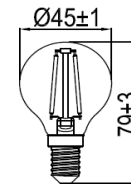

## GP LD GBM 2.5-25W E14 W FM CL

<b>Order code</b>	<b>EAN</b>	<b>Packaging - SKU</b>
778104-LDCE1	4986149778104	Eco blister, 1 pc/SKU
<b>Product</b>		
Category	LED Lamps	
Series	VINTAGE MINI GLOBE - CLEAR (FILAMENT)	
Model	DECO MINI GLOBE CLEAR-FM	
Description	GP LD GBM E14 2.5-25W 220-240V CL FM CE1	
<b>General description</b>		
Energy label	A++	
Lamp shape	Mini Globe	
Lamp base	E14	
Dimmable	No	
Mercury free	Yes	
Mercury content	0.0 mg	
Recycling	Yes	
<b>Electrical characteristics</b>		
Nominal wattage	2.5 W $\pm$ 10%	
Rated wattage	2.5 W	
Equivalent incandescent lamp power	25 W	
Power factor	>0.4	
Voltage	220-240 V	
Operating frequency	50/60Hz	
Lamp current	10-12 mA	
Weighted Energy Consumption	3 KWh / 1000 h	
<b>Light technical characteristics</b>		
Light colour	WARM WHITE	
Colour temperature	2700 K $\pm$ 270K	
Colour rendering index (Ra)	$\geq$ 80	
Colour consistency	<6 SDCM	
Nominal luminous flux	250 lm $\pm$ 10%	
Rated luminous flux	250 lm	
Lumen maintenance factor at end of life	$\geq$ 0.7	
Warm-up time (60%)	Instant s	
Starting time	<0.5 s	
<b>Lifespan</b>		
Nominal life time	15000 h	
Rated lamp life time	15000 h	
Switching cycles	50000	
<b>Product dimensions</b>		
Overall length (L)	79 mm $\pm$ 1 mm	
Diameter (D)	45 mm $\pm$ 1 mm	
<b>Product Compliance</b>		
Warranty	CE, ERP, ROHS, REACH 12 months from ex-factory date	