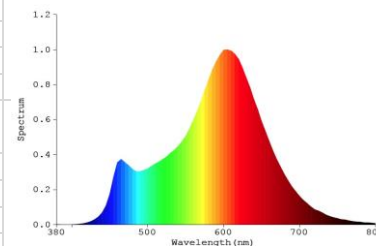

Spectral Distribution

GP LED Lamps are designed for true direct replacement of standard incandescent lamps.

- Compatible shapes and sizes of GLS
- Very low energy consumption
- Extremely long life
- Emit a warm white or cold white light for different ambience
- Instant start with full light output
- Available in most common lamp bases for household use
- No UV

Applications

- Domestic and commercial applications
- General illumination
- Can be used everywhere at home
- Use outdoors only in enclosed and ventilated luminaires