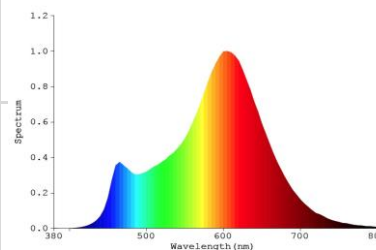

Order code	EAN	Packaging - SKU
778036-LDCE1	4986149778036	Eco blister, 1 pc/SKU
Product		
Category	LED Lamps	
Series	DECORATIVE MINI GLOBE - FROSTED	
Model	DECO MINI GLOBE FROSTED	
Description	GP LD GBM E14 5.8-40W 220-240V FR CE1	
General description		
Energy label	A+	
Lamp shape	Mini Globe	
Lamp base	E14	
Dimmable	No	
Mercury free	Yes	
Mercury content	0.0 mg	
Recycling	Yes	
Electrical characteristics		
Nominal wattage	5.8 W \pm 10%	
Rated wattage	5.8 W	
Equivalent incandescent lamp power	40 W	
Power factor	>0.5	
Voltage	220-240 V	
Operating frequency	50/60Hz	
Lamp current	24-27 mA	
Weighted Energy Consumption	6 kWh / 1000 h	
Light technical characteristics		
Light colour	WARM WHITE	
Colour temperature	2700 K \pm 270K	
Colour rendering index (Ra)	\geq 80	
Colour consistency	<6 SDCM	
Nominal luminous flux	470 lm \pm 10%	
Rated luminous flux	470 lm	
Lumen maintenance factor at end of life	\geq 0.7	
Warm-up time (60%)	Instant s	
Starting time	<0.5 s	
Lifespan		
Nominal life time	15000 h	
Rated lamp life time	15000 h	
Switching cycles	50000	
Product dimensions		
Overall length (L)	87 mm \pm 1 mm	
Diameter (D)	45 mm \pm 1 mm	
Product Compliance		
	CE, ERP, ROHS, REACH	
Warranty		
	12 months from ex-factory date	

Spectral Distribution

GP LED Lamps are designed for true direct replacement of standard incandescent lamps.

- Compatible shapes and sizes of GLS
- Very low energy consumption
- Extremely long life
- Emit a warm white or cold white light for different ambience
- Instant start with full light output
- Available in most common lamp bases for household use
- No UV