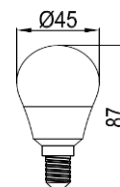

Order code	EAN	Packaging - SKU
778036-LDCE1	4986149778036	Eco blister, 1 pc/SKU
Product		
Category	LED Lamps	
Series	DECORATIVE MINI GLOBE - FROSTED	
Model	DECO MINI GLOBE FROSTED	
Description	GP LD GBM E14 5.8-40W 220-240V FR CE1	
General description		
Energy label	A+	
Lamp shape	Mini Globe	
Lamp base	E14	
Dimmable	No	
Mercury free	Yes	
Mercury content	0.0 mg	
Recycling	Yes	
Electrical characteristics		
Nominal wattage	5.8 W \pm 10%	
Rated wattage	5.8 W	
Equivalent incandescent lamp power	40 W	
Power factor	>0.5	
Voltage	220-240 V	
Operating frequency	50/60Hz	
Lamp current	24-27 mA	
Weighted Energy Consumption	6 kWh / 1000 h	
Light technical characteristics		
Light colour	WARM WHITE	
Colour temperature	2700 K \pm 270K	
Colour rendering index (Ra)	\geq 80	
Colour consistency	<6 SDCM	
Nominal luminous flux	470 lm \pm 10%	
Rated luminous flux	470 lm	
Lumen maintenance factor at end of life	\geq 0.7	
Warm-up time (60%)	Instant s	
Starting time	<0.5 s	
Lifespan		
Nominal life time	15000 h	
Rated lamp life time	15000 h	
Switching cycles	50000	
Product dimensions		
Overall length (L)	87 mm \pm 1 mm	
Diameter (D)	45 mm \pm 1 mm	
Product Compliance		
	CE, ERP, ROHS, REACH	
Warranty		
	12 months from ex-factory date	