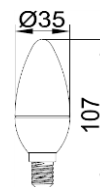

Order code	EAN	Packaging - SKU
778029-LDCE1	4986149778029	Eco blister, 1 pc/SKU
<b>Product</b>		
Category	LED Lamps	
Series	DECORATIVE CANDLE - FROSTED	
Model	DECO MINI CANDLE FROSTED	
Description	GP LD CDM E14 5.8-40W 220-240V FR CE1	
<b>General description</b>		
Energy label	A+	
Lamp shape	Candle	
Lamp base	E14	
Dimmable	No	
Mercury free	Yes	
Mercury content	0.0 mg	
Recycling	Yes	
<b>Electrical characteristics</b>		
Nominal wattage	5.8 W $\pm$ 10%	
Rated wattage	5.8 W	
Equivalent incandescent lamp power	40 W	
Power factor	>0.5	
Voltage	220-240 V	
Operating frequency	50/60Hz	
Lamp current	24-27 mA	
Weighted Energy Consumption	6 kWh / 1000 h	
<b>Light technical characteristics</b>		
Light colour	WARM WHITE	
Colour temperature	2700 K $\pm$ 270K	
Colour rendering index (Ra)	$\geq$ 80	
Colour consistency	<6 SDCM	
Nominal luminous flux	470 lm $\pm$ 10%	
Rated luminous flux	470 lm	
Lumen maintenance factor at end of life	$\geq$ 0.7	
Warm-up time (60%)	Instant s	
Starting time	<0.5 s	
<b>Lifespan</b>		
Nominal life time	15000 h	
Rated lamp life time	15000 h	
Switching cycles	50000	
<b>Product dimensions</b>		
Overall length (L)	105 mm $\pm$ 1 mm	
Diameter (D)	35 mm $\pm$ 1 mm	
<b>Product Compliance</b>		
	CE, ERP, ROHS, REACH	
<b>Warranty</b>		
	12 months from ex-factory date	