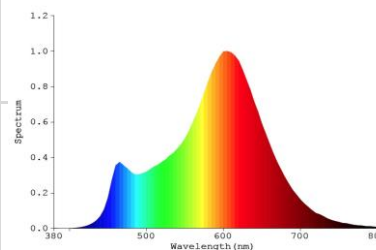

Order code	EAN	Packaging - SKU
778029-LDCE1	4986149778029	Eco blister, 1 pc/SKU
<b>Product</b>		
Category	LED Lamps	
Series	DECORATIVE CANDLE - FROSTED	
Model	DECO MINI CANDLE FROSTED	
Description	GP LD CDM E14 5.8-40W 220-240V FR CE1	
<b>General description</b>		
Energy label	A+	
Lamp shape	Candle	
Lamp base	E14	
Dimmable	No	
Mercury free	Yes	
Mercury content	0.0 mg	
Recycling	Yes	
<b>Electrical characteristics</b>		
Nominal wattage	5.8 W $\pm$ 10%	
Rated wattage	5.8 W	
Equivalent incandescent lamp power	40 W	
Power factor	>0.5	
Voltage	220-240 V	
Operating frequency	50/60Hz	
Lamp current	24-27 mA	
Weighted Energy Consumption	6 kWh / 1000 h	
<b>Light technical characteristics</b>		
Light colour	WARM WHITE	
Colour temperature	2700 K $\pm$ 270K	
Colour rendering index (Ra)	$\geq$ 80	
Colour consistency	<6 SDCM	
Nominal luminous flux	470 lm $\pm$ 10%	
Rated luminous flux	470 lm	
Lumen maintenance factor at end of life	$\geq$ 0.7	
Warm-up time (60%)	Instant s	
Starting time	<0.5 s	
<b>Lifespan</b>		
Nominal life time	15000 h	
Rated lamp life time	15000 h	
Switching cycles	50000	
<b>Product dimensions</b>		
Overall length (L)	105 mm $\pm$ 1 mm	
Diameter (D)	35 mm $\pm$ 1 mm	
<b>Product Compliance</b>		
	CE, ERP, ROHS, REACH	
<b>Warranty</b>		
	12 months from ex-factory date	

### Spectral Distribution

**GP LED Lamps** are designed for true direct replacement of standard incandescent lamps.

- Compatible shapes and sizes of GLS
- Very low energy consumption
- Extremely long life
- Emit a warm white or cold white light for different ambience
- Instant start with full light output
- Available in most common lamp bases for household use
- No UV