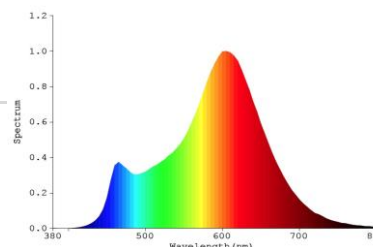

Order code	EAN	Packaging - SKU
778005-LDCE1	4986149778005	Eco blister, 1 pc/SKU
Product		
Category	LED Lamps	
Series	DECORATIVE MINI GLOBE - FROSTED	
Model	DECO MINI GLOBE FROSTED	
Description	GP LD GBM E14 3.5-25W 220-240V FR CE1	
General description		
Energy label	A+	
Lamp shape	Mini Globe	
Lamp base	E14	
Dimmable	No	
Mercury free	Yes	
Mercury content	0.0 mg	
Recycling	Yes	
Electrical characteristics		
Nominal wattage	3.5 W \pm 10%	
Rated wattage	3.5 W	
Equivalent incandescent lamp power	25 W	
Power factor	>0.5	
Voltage	220-240 V	
Operating frequency	50/60Hz	
Lamp current	14-16 mA	
Weighted Energy Consumption	4 kWh / 1000 h	
Light technical characteristics		
Light colour	WARM WHITE	
Colour temperature	2700 K \pm 270K	
Colour rendering index (Ra)	\geq 80	
Colour consistency	<6 SDCM	
Nominal luminous flux	250 lm \pm 10%	
Rated luminous flux	250 lm	
Lumen maintenance factor at end of life	\geq 0.7	
Warm-up time (60%)	Instant s	
Starting time	<0.5 s	
Lifespan		
Nominal life time	15000 h	
Rated lamp life time	15000 h	
Switching cycles	50000	
Product dimensions		
Overall length (L)	87 mm \pm 1 mm	
Diameter (D)	45 mm \pm 1 mm	
Product Compliance		
	CE, ERP, ROHS, REACH	
Warranty		
	12 months from ex-factory date	

Spectral Distribution

GP LED Lamps are designed for true direct replacement of standard incandescent lamps.

- Compatible shapes and sizes of GLS
- Very low energy consumption
- Extremely long life
- Emit a warm white or cold white light for different ambience
- Instant start with full light output
- Available in most common lamp bases for household use
- No UV