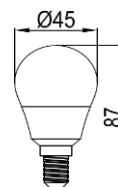

Order code	EAN	Packaging - SKU
778005-LDCE1	4986149778005	Eco blister, 1 pc/SKU
Product		
Category	LED Lamps	
Series	DECORATIVE MINI GLOBE - FROSTED	
Model	DECO MINI GLOBE FROSTED	
Description	GP LD GBM E14 3.5-25W 220-240V FR CE1	
General description		
Energy label	A+	
Lamp shape	Mini Globe	
Lamp base	E14	
Dimmable	No	
Mercury free	Yes	
Mercury content	0.0 mg	
Recycling	Yes	
Electrical characteristics		
Nominal wattage	3.5 W \pm 10%	
Rated wattage	3.5 W	
Equivalent incandescent lamp power	25 W	
Power factor	>0.5	
Voltage	220-240 V	
Operating frequency	50/60Hz	
Lamp current	14-16 mA	
Weighted Energy Consumption	4 kWh / 1000 h	
Light technical characteristics		
Light colour	WARM WHITE	
Colour temperature	2700 K \pm 270K	
Colour rendering index (Ra)	\geq 80	
Colour consistency	<6 SDCM	
Nominal luminous flux	250 lm \pm 10%	
Rated luminous flux	250 lm	
Lumen maintenance factor at end of life	\geq 0.7	
Warm-up time (60%)	Instant s	
Starting time	<0.5 s	
Lifespan		
Nominal life time	15000 h	
Rated lamp life time	15000 h	
Switching cycles	50000	
Product dimensions		
Overall length (L)	87 mm \pm 1 mm	
Diameter (D)	45 mm \pm 1 mm	
Product Compliance		
	CE, ERP, ROHS, REACH	
Warranty		
	12 months from ex-factory date	