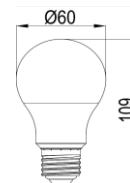

Order code	EAN	Packaging - SKU
777985-LDCE1	4986149777985	Eco blister, 1 pc/SKU
<b>Product</b>		
Category	LED Lamps	
Series	CLASSIC - FROSTED	
Model	HI-BRIGHTNESS CLASSIC DIMMABLE	
Description	GP LD CLS60 E27 11-75W 220-240V FR DIM CE1	
<b>General description</b>		
Energy label	A+	
Lamp shape	Classic A60	
Lamp base	E27	
Dimmable	Yes	
Mercury free	Yes	
Mercury content	0.0 mg	
Recycling	Yes	
<b>Electrical characteristics</b>		
Nominal wattage	11 W $\pm$ 10%	
Rated wattage	11 W	
Equivalent incandescent lamp power	75 W	
Power factor	$>$ 0.8	
Voltage	220-240 V	
Operating frequency	50/60Hz	
Lamp current	45-50 mA	
Weighted Energy Consumption	11 kWh / 1000 h	
<b>Light technical characteristics</b>		
Light colour	WARM WHITE	
Colour temperature	2700 K $\pm$ 270K	
Colour rendering index (Ra)	$\geq$ 80	
Colour consistency	$<$ 6 SDCM	
Nominal luminous flux	1055 lm $\pm$ 10%	
Rated luminous flux	1055 lm	
Lumen maintenance factor at end of life	$\geq$ 0.7	
Warm-up time (60%)	Instant s	
Starting time	$<$ 0.5 s	
<b>Lifespan</b>		
Nominal life time	15000 h	
Rated lamp life time	15000 h	
Switching cycles	50000	
<b>Product dimensions</b>		
Overall length (L)	109 mm $\pm$ 1 mm	
Diameter (D)	60 mm $\pm$ 1 mm	
<b>Product Compliance</b>		
	CE, ERP, ROHS, REACH	
<b>Warranty</b>		
	12 months from ex-factory date	
* Please refer to website <a href="http://www.gp-lighting.com">www.gp-lighting.com</a> for the list of compatible dimmers.		