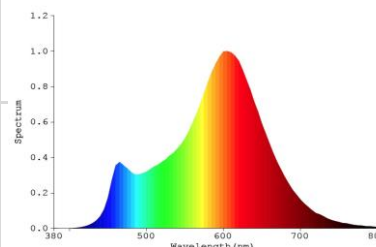

Order code	EAN	Packaging - SKU
777985-LDCE1	4986149777985	Eco blister, 1 pc/SKU
<b>Product</b>		
Category	LED Lamps	
Series	CLASSIC - FROSTED	
Model	HI-BRIGHTNESS CLASSIC DIMMABLE	
Description	GP LD CLS60 E27 11-75W 220-240V FR DIM CE1	
<b>General description</b>		
Energy label	A+	
Lamp shape	Classic A60	
Lamp base	E27	
Dimmable	Yes	
Mercury free	Yes	
Mercury content	0.0 mg	
Recycling	Yes	
<b>Electrical characteristics</b>		
Nominal wattage	11 W $\pm$ 10%	
Rated wattage	11 W	
Equivalent incandescent lamp power	75 W	
Power factor	$>$ 0.8	
Voltage	220-240 V	
Operating frequency	50/60Hz	
Lamp current	45-50 mA	
Weighted Energy Consumption	11 kWh / 1000 h	
<b>Light technical characteristics</b>		
Light colour	WARM WHITE	
Colour temperature	2700 K $\pm$ 270K	
Colour rendering index (Ra)	$\geq$ 80	
Colour consistency	$<$ 6 SDCM	
Nominal luminous flux	1055 lm $\pm$ 10%	
Rated luminous flux	1055 lm	
Lumen maintenance factor at end of life	$\geq$ 0.7	
Warm-up time (60%)	Instant s	
Starting time	$<$ 0.5 s	
<b>Lifespan</b>		
Nominal life time	15000 h	
Rated lamp life time	15000 h	
Switching cycles	50000	
<b>Product dimensions</b>		
Overall length (L)	109 mm $\pm$ 1 mm	
Diameter (D)	60 mm $\pm$ 1 mm	
<b>Product Compliance</b>		
	CE, ERP, ROHS, REACH	
<b>Warranty</b>		
	12 months from ex-factory date	
* Please refer to website <a href="http://www.gp-lighting.com">www.gp-lighting.com</a> for the list of compatible dimmers.		

### Spectral Distribution

**GP LED Lamps** are designed for true direct replacement of standard incandescent lamps.

- Compatible shapes and sizes of GLS
- Very low energy consumption
- Extremely long life
- Emit a warm white or cold white light for different ambience
- Instant start with full light output
- Available in most common lamp bases for household use
- No UV