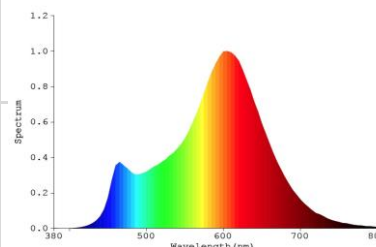

Order code	EAN	Packaging - SKU
777961-LDCE1	4986149777961	Eco blister, 1 pc/SKU
<b>Product</b>		
Category	LED Lamps	
Series	CLASSIC - FROSTED	
Model	HI-BRIGHTNESS CLASSIC DIMMABLE	
Description	GP LD CLS60 E27 9.8-60W 220-240V FR DIM CE1	
<b>General description</b>		
Energy label	A+	
Lamp shape	Classic A60	
Lamp base	E27	
Dimmable	Yes	
Mercury free	Yes	
Mercury content	0.0 mg	
Recycling	Yes	
<b>Electrical characteristics</b>		
Nominal wattage	9.8 W $\pm$ 10%	
Rated wattage	9.8 W	
Equivalent incandescent lamp power	60 W	
Power factor	>0.8	
Voltage	220-240 V	
Operating frequency	50/60Hz	
Lamp current	40-45 mA	
Weighted Energy Consumption	10 kWh / 1000 h	
<b>Light technical characteristics</b>		
Light colour	WARM WHITE	
Colour temperature	2700 K $\pm$ 270K	
Colour rendering index (Ra)	$\geq$ 80	
Colour consistency	<6 SDCM	
Nominal luminous flux	806 lm $\pm$ 10%	
Rated luminous flux	806 lm	
Lumen maintenance factor at end of life	$\geq$ 0.7	
Warm-up time (60%)	Instant s	
Starting time	<0.5 s	
<b>Lifespan</b>		
Nominal life time	15000 h	
Rated lamp life time	15000 h	
Switching cycles	50000	
<b>Product dimensions</b>		
Overall length (L)	109 mm $\pm$ 1 mm	
Diameter (D)	60 mm $\pm$ 1 mm	
<b>Product Compliance</b>		
	CE, ERP, ROHS, REACH	
<b>Warranty</b>		
	12 months from ex-factory date	
* Please refer to website <a href="http://www.gp-lighting.com">www.gp-lighting.com</a> for the list of compatible dimmers.		

### Spectral Distribution

**GP LED Lamps** are designed for true direct replacement of standard incandescent lamps.

- Compatible shapes and sizes of GLS
- Very low energy consumption
- Extremely long life
- Emit a warm white or cold white light for different ambience
- Instant start with full light output
- Available in most common lamp bases for household use
- No UV