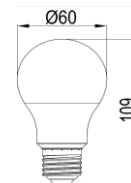

Order code	EAN	Packaging - SKU
777961-LDCE1	4986149777961	Eco blister, 1 pc/SKU
<b>Product</b>		
Category	LED Lamps	
Series	CLASSIC - FROSTED	
Model	HI-BRIGHTNESS CLASSIC DIMMABLE	
Description	GP LD CLS60 E27 9.8-60W 220-240V FR DIM CE1	
<b>General description</b>		
Energy label	A+	
Lamp shape	Classic A60	
Lamp base	E27	
Dimmable	Yes	
Mercury free	Yes	
Mercury content	0.0 mg	
Recycling	Yes	
<b>Electrical characteristics</b>		
Nominal wattage	9.8 W $\pm$ 10%	
Rated wattage	9.8 W	
Equivalent incandescent lamp power	60 W	
Power factor	>0.8	
Voltage	220-240 V	
Operating frequency	50/60Hz	
Lamp current	40-45 mA	
Weighted Energy Consumption	10 kWh / 1000 h	
<b>Light technical characteristics</b>		
Light colour	WARM WHITE	
Colour temperature	2700 K $\pm$ 270K	
Colour rendering index (Ra)	$\geq$ 80	
Colour consistency	<6 SDCM	
Nominal luminous flux	806 lm $\pm$ 10%	
Rated luminous flux	806 lm	
Lumen maintenance factor at end of life	$\geq$ 0.7	
Warm-up time (60%)	Instant s	
Starting time	<0.5 s	
<b>Lifespan</b>		
Nominal life time	15000 h	
Rated lamp life time	15000 h	
Switching cycles	50000	
<b>Product dimensions</b>		
Overall length (L)	109 mm $\pm$ 1 mm	
Diameter (D)	60 mm $\pm$ 1 mm	
<b>Product Compliance</b>		
	CE, ERP, ROHS, REACH	
<b>Warranty</b>		
	12 months from ex-factory date	
* Please refer to website <a href="http://www.gp-lighting.com">www.gp-lighting.com</a> for the list of compatible dimmers.		