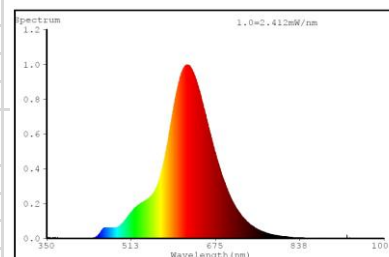

Order code	EAN	Packaging - SKU
085706-LDCE1	4986149085706	Eco blister, 1 pc/SKU
<b>Product</b>		
Category	LED Lamps	
Series	VINTAGE - SMOKE LAMP (SPIRAL FILAMENT)	
Model	CLASSIC FILAMENT SMOKED GLASS SPIRAL	
Description	GP LD CLS60 E27 5-13W 220-240V SMK SPFM	
<b>General description</b>		
Energy label	B	
Lamp shape	Classic A60	
Lamp base	E27	
Dimmable	No	
Mercury free	Yes	
Mercury content	0.0 mg	
Recycling	Yes	
<b>Electrical characteristics</b>		
Nominal wattage	5 W 10	
Rated wattage	5 W	
Equivalent incandescent lamp power	13 W	
Power factor	0.5	
Voltage	220-240 V	
Operating frequency	50/60Hz	
Lamp current	32.4-48.4 mA	
Weighted Energy Consumption	5 KWh / 1000 h	
<b>Light technical characteristics</b>		
Light colour	EXTRA WARM WHITE	
Colour temperature	1800 K /K	
Colour rendering index (Ra)	≥80	
Colour consistency	<6 SDCM	
Nominal luminous flux	120 lm ±10%	
Rated luminous flux	120 lm	
Lumen maintenance factor at end of life	≥0.7	
Warm-up time (60%)	<1s	
Starting time	Instant	
<b>Lifespan</b>		
Nominal life time	15000 h	
Rated lamp life time	15000 h	
Switching cycles	20000	
<b>Product dimensions</b>		
Overall length (L)	104 mm ±2 mm	
Diameter (D)	60 mm ±1 mm	
<b>Product Compliance</b>		
	CE, ERP, ROHS, REACH	
<b>Warranty</b>		
	12 months from ex-factory date	

**Spectral Distribution**

**GP LED Lamps** are designed for true direct replacement of standard incandescent lamps.

- Compatible shapes and sizes of GLS
- Very low energy consumption
- Extremely long life
- Emit a warm white or cold white light for different ambience
- Instant start with full light output
- Available in most common lamp bases for household use
- No UV

\* The chromaticity coordinates of the lamp make the lamp design specific for the change of the scene.