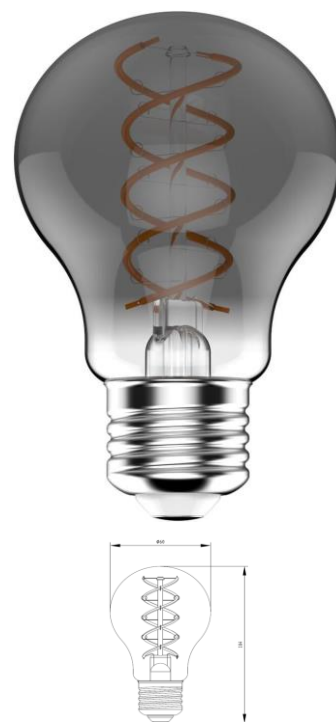

Order code	EAN	Packaging - SKU
085706-LDCE1	4986149085706	Eco blister, 1 pc/SKU
<b>Product</b>		
Category	LED Lamps	
Series	VINTAGE - SMOKE LAMP (SPIRAL FILAMENT)	
Model	CLASSIC FILAMENT SMOKED GLASS SPIRAL	
Description	GP LD CLS60 E27 5-13W 220-240V SMK SPFM	
<b>General description</b>		
Energy label	B	
Lamp shape	Classic A60	
Lamp base	E27	
Dimmable	No	
Mercury free	Yes	
Mercury content	0.0 mg	
Recycling	Yes	
<b>Electrical characteristics</b>		
Nominal wattage	5 W 10	
Rated wattage	5 W	
Equivalent incandescent lamp power	13 W	
Power factor	0.5	
Voltage	220-240 V	
Operating frequency	50/60Hz	
Lamp current	32.4-48.4 mA	
Weighted Energy Consumption	5 KWh / 1000 h	
<b>Light technical characteristics</b>		
Light colour	EXTRA WARM WHITE	
Colour temperature	1800 K /K	
Colour rendering index (Ra)	≥80	
Colour consistency	<6 SDCM	
Nominal luminous flux	120 lm ±10%	
Rated luminous flux	120 lm	
Lumen maintenance factor at end of life	≥0.7	
Warm-up time (60%)	<1s	
Starting time	Instant	
<b>Lifespan</b>		
Nominal life time	15000 h	
Rated lamp life time	15000 h	
Switching cycles	20000	
<b>Product dimensions</b>		
Overall length (L)	104 mm ±2 mm	
Diameter (D)	60 mm ±1 mm	
<b>Product Compliance</b>		
	CE, ERP, ROHS, REACH	
<b>Warranty</b>		
	12 months from ex-factory date	

**Spectral Distribution**

**GP LED Lamps** are designed for true direct replacement of standard incandescent lamps.

- Compatible shapes and sizes of GLS
- Very low energy consumption
- Extremely long life
- Emit a warm white or cold white light for different ambience
- Instant start with full light output
- Available in most common lamp bases for household use
- No UV

\* The chromaticity coordinates of the lamp make the lamp design specific for the change of the scene.