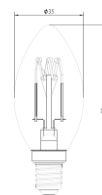

Order code	EAN	Packaging - SKU
085676-LDCE1	4986149085676	Colour gift box, 1 pc/SKU
085676-LDCE1	4986149085676	Eco blister, 1 pc/SKU
<b>Product</b>		
Category	LED Lamps	
Series	VINTAGE EXTRA WARM LIGHT (SPIRAL FILAMENT)	
Model	MINI CANDLE FILAMENT EXTRA WARM SPIRAL	
Description	GP LD CDM E14 2.5-15W 220-240V EW SPFM	
<b>General description</b>		
Energy label	A+	
Lamp shape	Candle	
Lamp base	E14	
Dimmable	No	
Mercury free	Yes	
Mercury content	0.0 mg	
Recycling	Yes	
<b>Electrical characteristics</b>		
Nominal wattage	2.5 W 10	
Rated wattage	2.5 W	
Equivalent incandescent lamp power	15 W	
Power factor	0.4	
Voltage	220-240 V	
Operating frequency	50/60Hz	
Lamp current	18-22 mA	
Weighted Energy Consumption	3 kWh / 1000 h	
<b>Light technical characteristics</b>		
Light colour	EXTRA WARM WHITE	
Colour temperature	2000 K /K	
Colour rendering index (Ra)	≥80	
Colour consistency	<6 SDCM	
Nominal luminous flux	136 lm ±10%	
Rated luminous flux	136 lm	
Lumen maintenance factor at end of life	≥0.7	
Warm-up time (60%)	<1s	
Starting time	Instant	
<b>Lifespan</b>		
Nominal life time	15000 h	
Rated lamp life time	15000 h	
Switching cycles	20000	
<b>Product dimensions</b>		
Overall length (L)	97 mm ±2 mm	
Diameter (D)	35 mm ±1 mm	
<b>Product Compliance</b>		
	CE, ERP, ROHS, REACH	
<b>Warranty</b>	12 months from ex-factory date	