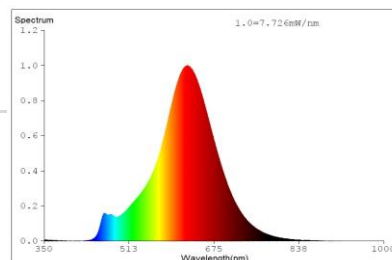

Order code	EAN	Packaging - SKU
085676-LDCE1	4986149085676	Colour gift box, 1 pc/SKU
085676-LDCE1	4986149085676	Eco blister, 1 pc/SKU
<b>Product</b>		
Category	LED Lamps	
Series	VINTAGE EXTRA WARM LIGHT (SPIRAL FILAMENT)	
Model	MINI CANDLE FILAMENT EXTRA WARM SPIRAL	
Description	GP LD CDM E14 2.5-15W 220-240V EW SPFM	
<b>General description</b>		
Energy label	A+	
Lamp shape	Candle	
Lamp base	E14	
Dimmable	No	
Mercury free	Yes	
Mercury content	0.0 mg	
Recycling	Yes	
<b>Electrical characteristics</b>		
Nominal wattage	2.5 W 10	
Rated wattage	2.5 W	
Equivalent incandescent lamp power	15 W	
Power factor	0.4	
Voltage	220-240 V	
Operating frequency	50/60Hz	
Lamp current	18-22 mA	
Weighted Energy Consumption	3 kWh / 1000 h	
<b>Light technical characteristics</b>		
Light colour	EXTRA WARM WHITE	
Colour temperature	2000 K /K	
Colour rendering index (Ra)	≥80	
Colour consistency	<6 SDCM	
Nominal luminous flux	136 lm ±10%	
Rated luminous flux	136 lm	
Lumen maintenance factor at end of life	≥0.7	
Warm-up time (60%)	<1s	
Starting time	Instant	
<b>Lifespan</b>		
Nominal life time	15000 h	
Rated lamp life time	15000 h	
Switching cycles	20000	
<b>Product dimensions</b>		
Overall length (L)	97 mm ±2 mm	
Diameter (D)	35 mm ±1 mm	
<b>Product Compliance</b>		
	CE, ERP, ROHS, REACH	
<b>Warranty</b>	12 months from ex-factory date	

### Spectral Distribution

**GP LED Lamps** are designed for true direct replacement of standard incandescent lamps.

- Compatible shapes and sizes of GLS
- Very low energy consumption
- Extremely long life
- Emit a warm white or cold white light for different ambience
- Instant start with full light output
- Available in most common lamp bases for household use
- No UV