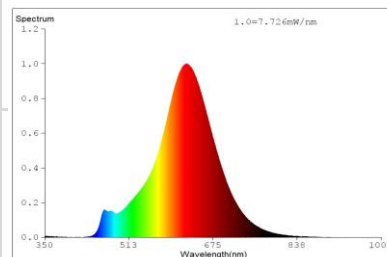

Order code	EAN	Packaging - SKU
085645-LDCE1	4986149085645	Colour gift box, 1 pc/SKU
085645-LDCE1	4986149085645	Eco blister, 1 pc/SKU
Product		
Category	LED Lamps	
Series	VINTAGE EXTRA WARM LIGHT (SPIRAL FILAMENT)	
Model	CLASSIC FILAMENT EXTRA WARM SPIRAL	
Description	GP LD CLS60 E27 5-25W 220-240V EW SPFM	
General description		
Energy label	A	
Lamp shape	Classic A60	
Lamp base	E27	
Dimmable	No	
Mercury free	Yes	
Mercury content	0.0 mg	
Recycling	Yes	
Electrical characteristics		
Nominal wattage	5 W 10	
Rated wattage	5 W	
Equivalent incandescent lamp power	25 W	
Power factor	0.5	
Voltage	220-240 V	
Operating frequency	50/60Hz	
Lamp current	32.4-48.4 mA	
Weighted Energy Consumption	5 KWh / 1000 h	
Light technical characteristics		
Light colour	EXTRA WARM WHITE	
Colour temperature	2000 K /K	
Colour rendering index (Ra)	≥80	
Colour consistency	<6 SDCM	
Nominal luminous flux	250 lm ±10%	
Rated luminous flux	250 lm	
Lumen maintenance factor at end of life	≥0.7	
Warm-up time (60%)	<1s	
Starting time	Instant	
Lifespan		
Nominal life time	15000 h	
Rated lamp life time	15000 h	
Switching cycles	20000	
Product dimensions		
Overall length (L)	104 mm ±2 mm	
Diameter (D)	60 mm ±1 mm	
Product Compliance		
	CE, ERP, ROHS, REACH	
Warranty		
	12 months from ex-factory date	

Spectral Distribution

GP LED Lamps are designed for true direct replacement of standard incandescent lamps.

- Compatible shapes and sizes of GLS
- Very low energy consumption
- Extremely long life
- Emit a warm white or cold white light for different ambience
- Instant start with full light output
- Available in most common lamp bases for household use
- No UV