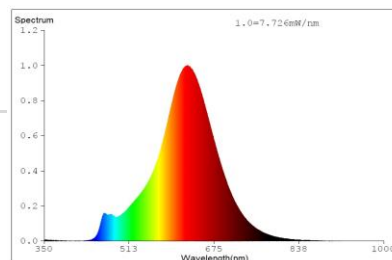

Order code	EAN	Packaging - SKU
085225-LDCE1	4986149085225	Colour gift box, 1 pc/SKU
085225-LDCE1	4986149085225	Eco blister, 1 pc/SKU
Product		
Category	LED Lamps	
Series	VINTAGE EXTRA WARM LIGHT (SPIRAL FILAMENT)	
Model	T45 FILAMENT EXTRA WARM SPIRAL	
Description	GP LD T45 E27 5-25W 220-240V EW SPFM	
General description		
Energy label	A	
Lamp shape	T45	
Lamp base	E27	
Dimmable	No	
Mercury free	Yes	
Mercury content	0.0 mg	
Recycling	Yes	
Electrical characteristics		
Nominal wattage	5 W 10	
Rated wattage	5 W	
Equivalent incandescent lamp power	25 W	
Power factor	0.5	
Voltage	220-240 V	
Operating frequency	50/60Hz	
Lamp current	32.4-48.4 mA	
Weighted Energy Consumption	5 kWh / 1000 h	
Light technical characteristics		
Light colour	EXTRA WARM WHITE	
Colour temperature	2000 K /K	
Colour rendering index (Ra)	≥80	
Colour consistency	<6 SDCM	
Nominal luminous flux	250 lm ±10%	
Rated luminous flux	250 lm	
Lumen maintenance factor at end of life	≥0.7	
Warm-up time (60%)	<1s	
Starting time	Instant	
Lifespan		
Nominal life time	15000 h	
Rated lamp life time	15000 h	
Switching cycles	20000	
Product dimensions		
Overall length (L)	110 mm ±3 mm	
Diameter (D)	45 mm ±1 mm	
Product Compliance		
	CE, ERP, ROHS, REACH	
Warranty	12 months from ex-factory date	

Spectral Distribution

GP LED Lamps are designed for true direct replacement of standard incandescent lamps.

- Compatible shapes and sizes of GLS
- Very low energy consumption
- Extremely long life
- Emit a warm white or cold white light for different ambience
- Instant start with full light output
- Available in most common lamp bases for household use
- No UV