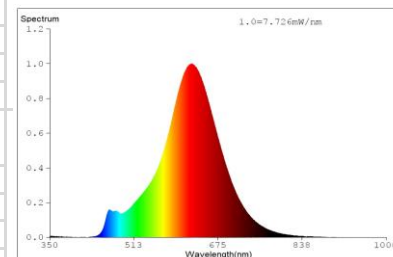

Order code	EAN	Packaging - SKU
085195-LDB1	4986149085195	Colour gift box, 1 pc/SKU
Product		
Category	LED Lamps	
Series	VINTAGE EXTRA WARM LIGHT (SPIRAL FILAMENT)	
Model	GLOBE FILAMENT EXTRA WARM SPIRAL	
Description	GP LD GBS125 E27 5-25W 220-240V EW SPFM	
General description		
Energy label	A	
Lamp shape	Globe	
Lamp base	E27	
Dimmable	No	
Mercury free	Yes	
Mercury content	0.0 mg	
Recycling	Yes	
Electrical characteristics		
Nominal wattage	5 W 10	
Rated wattage	5 W	
Equivalent incandescent lamp power	25 W	
Power factor	0.5	
Voltage	220-240 V	
Operating frequency	50/60Hz	
Lamp current	32.4-48.4 mA	
Weighted Energy Consumption	5 KWh / 1000 h	
Light technical characteristics		
Light colour	EXTRA WARM WHITE	
Colour temperature	2000 K /K	
Colour rendering index (Ra)	≥80	
Colour consistency	<6 SDCM	
Nominal luminous flux	250 lm ±10%	
Rated luminous flux	250 lm	
Lumen maintenance factor at end of life	≥0.7	
Warm-up time (60%)	<1s	
Starting time	Instant	
Lifespan		
Nominal life time	15000 h	
Rated lamp life time	15000 h	
Switching cycles	20000	
Product dimensions		
Overall length (L)	178 mm ±2 mm	
Diameter (D)	125 mm ±2 mm	
Product Compliance		
	CE, ERP, ROHS, REACH	
Warranty		
	12 months from ex-factory date	

Spectral Distribution

GP LED Lamps are designed for true direct replacement of standard incandescent lamps.

- Compatible shapes and sizes of GLS
- Very low energy consumption
- Extremely long life
- Emit a warm white or cold white light for different ambience
- Instant start with full light output
- Available in most common lamp bases for household use
- No UV