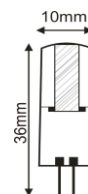

Order code	EAN	Packaging - SKU
085041-LDCE1	4986149085041	Eco blister, 1 pc/SKU
<b>Product</b>		
Category	LED Lamps	
Series	SPECIAL LAMPS LOW VOLTAGE (12V) - CAPSULE G4	
Model	CAPSULE G4 DIMMABLE	
Description	GP LD CAPSULE LV G4 1.7-20W 12V DIM	
<b>General description</b>		
Energy label	A++	
Lamp shape	Capsule	
Lamp base	G4	
Dimmable	Yes	
Mercury free	Yes	
Mercury content	0.0 mg	
Recycling	Yes	
<b>Electrical characteristics</b>		
Nominal wattage	1.7 W $\pm$ 10%	
Rated wattage	1.7 W	
Equivalent incandescent lamp power	20 W	
Power factor	1.0	
Voltage	DC 12V	
Operating frequency	50/60Hz	
Lamp current	125 mA	
Weighted Energy Consumption	2 kWh / 1000 h	
<b>Light technical characteristics</b>		
Light colour	WARM WHITE	
Colour temperature	2700 K $\pm$ 150K	
Colour rendering index (Ra)	$\geq$ 80	
Colour consistency	$<$ 6 SDCM	
Nominal luminous flux	200 lm $\pm$ 10%	
Rated luminous flux	200 lm	
Lumen maintenance factor at end of life	$>$ 0.7	
Warm-up time (60%)	$<$ 1.0s	
Starting time	$<$ 0.2s	
<b>Lifespan</b>		
Nominal life time	20000 h	
Rated lamp life time	20000 h	
Switching cycles	$\geq$ 12,500	
<b>Product dimensions</b>		
Overall length (L)	36 mm $\pm$ 1 mm	
Diameter (D)	10 mm $\pm$ 1 mm	
<b>Product Compliance</b>		
	CE, ERP, ROHS, REACH	
<b>Warranty</b>	12 months from ex-factory date	
* Please refer to website <a href="http://www.gp-lighting.com">www.gp-lighting.com</a> for the list of compatible dimmers.		