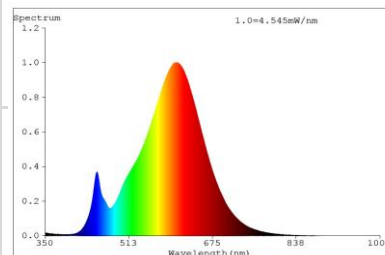

Order code	EAN	Packaging - SKU
085041-LDCE1	4986149085041	Eco blister, 1 pc/SKU
<b>Product</b>		
Category	LED Lamps	
Series	SPECIAL LAMPS LOW VOLTAGE (12V) - CAPSULE G4	
Model	CAPSULE G4 DIMMABLE	
Description	GP LD CAPSULE LV G4 1.7-20W 12V DIM	
<b>General description</b>		
Energy label	A++	
Lamp shape	Capsule	
Lamp base	G4	
Dimmable	Yes	
Mercury free	Yes	
Mercury content	0.0 mg	
Recycling	Yes	
<b>Electrical characteristics</b>		
Nominal wattage	1.7 W $\pm$ 10%	
Rated wattage	1.7 W	
Equivalent incandescent lamp power	20 W	
Power factor	1.0	
Voltage	DC 12V	
Operating frequency	50/60Hz	
Lamp current	125 mA	
Weighted Energy Consumption	2 kWh / 1000 h	
<b>Light technical characteristics</b>		
Light colour	WARM WHITE	
Colour temperature	2700 K $\pm$ 150K	
Colour rendering index (Ra)	$\geq$ 80	
Colour consistency	$<$ 6 SDCM	
Nominal luminous flux	200 lm $\pm$ 10%	
Rated luminous flux	200 lm	
Lumen maintenance factor at end of life	$>$ 0.7	
Warm-up time (60%)	$<$ 1.0s	
Starting time	$<$ 0.2s	
<b>Lifespan</b>		
Nominal life time	20000 h	
Rated lamp life time	20000 h	
Switching cycles	$\geq$ 12,500	
<b>Product dimensions</b>		
Overall length (L)	36 mm $\pm$ 1 mm	
Diameter (D)	10 mm $\pm$ 1 mm	
<b>Product Compliance</b>		
	CE, ERP, ROHS, REACH	
<b>Warranty</b>	12 months from ex-factory date	
* Please refer to website <a href="http://www.gp-lighting.com">www.gp-lighting.com</a> for the list of compatible dimmers.		

### Spectral Distribution

**GP LED Lamps** are designed for true direct replacement of standard incandescent lamps.

- Compatible shapes and sizes of GLS
- Very low energy consumption
- Extremely long life
- Emit a warm white or cold white light for different ambience
- Instant start with full light output
- Available in most common lamp bases for household use
- No UV