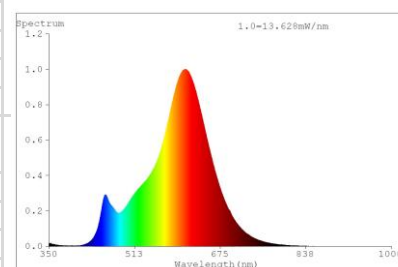

Order code	EAN	Packaging - SKU
080619-LDCE1	4986149080619	Eco blister, 1 pc/SKU
Product		
Category	LED Lamps	
Series	VINTAGE CLASSIC - GOLD (FILAMENT)	
Model	CLASSIC FILAMENT GOLD	
Description	GP LD CLS60 E27 4.5-36W 220-240V GD FM	
General description		
Energy label	A+	
Lamp shape	Classic A60	
Lamp base	E27	
Dimmable	No	
Mercury free	Yes	
Mercury content	0.0 mg	
Recycling	Yes	
Electrical characteristics		
Nominal wattage	4.5 W \pm 10%	
Rated wattage	4.5 W	
Equivalent incandescent lamp power	36 W	
Power factor	0.4	
Voltage	220-240 V	
Operating frequency	50/60Hz	
Lamp current	33.3-40.7 mA	
Weighted Energy Consumption	5 kWh / 1000 h	
Light technical characteristics		
Light colour	WARM WHITE	
Colour temperature	2500 K \pm 150K	
Colour rendering index (Ra)	\geq 80	
Colour consistency	<6 SDCM	
Nominal luminous flux	420 lm \pm 10%	
Rated luminous flux	420 lm	
Lumen maintenance factor at end of life	\geq 0.7	
Warm-up time (60%)	<0.5s	
Starting time	Instant	
Lifespan		
Nominal life time	15000 h	
Rated lamp life time	15000 h	
Switching cycles	20000	
Product dimensions		
Overall length (L)	104 mm \pm 2 mm	
Diameter (D)	60 mm \pm 1 mm	
Product Compliance		
Warranty	CE, ERP, ROHS, REACH	
	12 months from ex-factory date	

Spectral Distribution

GP LED Lamps are designed for true direct replacement of standard incandescent lamps.

- Compatible shapes and sizes of GLS
- Very low energy consumption
- Extremely long life
- Emit a warm white or cold white light for different ambience
- Instant start with full light output
- Available in most common lamp bases for household use
- No UV