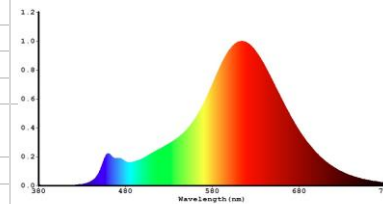

Order code	EAN	Packaging - SKU
080596-LDCE1	4986149080596	Eco blister, 1 pc/SKU
Product		
Category	LED Lamps	
Series	VINTAGE MINI GLOBE - GOLD (FILAMENT)	
Model	DECO MINI GLOBE GOLD-FM	
Description	GP LD GBM E27 1.2-11W 220-240V GD FM CE1	
General description		
Energy label	A++	
Lamp shape	Mini Globe	
Lamp base	E27	
Dimmable	No	
Mercury free	Yes	
Mercury content	0.0 mg	
Recycling	Yes	
Electrical characteristics		
Nominal wattage	1.2 W \pm 10%	
Rated wattage	1.2 W	
Equivalent incandescent lamp power	11 W	
Power factor	/	
Voltage	220-240 V	
Operating frequency	50/60Hz	
Lamp current	5-6 mA	
Weighted Energy Consumption	2 KWh / 1000 h	
Light technical characteristics		
Light colour	EXTRA WARM WHITE	
Colour temperature	2200 K \pm 220K	
Colour rendering index (Ra)	\geq 80	
Colour consistency	<6 SDCM	
Nominal luminous flux	100 lm \pm 10%	
Rated luminous flux	100 lm	
Lumen maintenance factor at end of life	\geq 0.7	
Warm-up time (60%)	Instant s	
Starting time	<0.5 s	
Lifespan		
Nominal life time	15000 h	
Rated lamp life time	15000 h	
Switching cycles	50000	
Product dimensions		
Overall length (L)	79 mm \pm 1 mm	
Diameter (D)	45 mm \pm 1 mm	
Product Compliance		
Warranty	CE, ERP, ROHS, REACH 12 months from ex-factory date	

Spectral Distribution

GP LED Lamps are designed for true direct replacement of standard incandescent lamps.

- Compatible shapes and sizes of GLS
- Very low energy consumption
- Extremely long life
- Emit a warm white or cold white light for different ambience
- Instant start with full light output
- Available in most common lamp bases for household use
- No UV