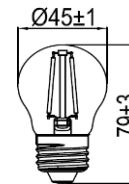

Order code	EAN	Packaging - SKU
080596-LDCE1	4986149080596	Eco blister, 1 pc/SKU
Product		
Category	LED Lamps	
Series	VINTAGE MINI GLOBE - GOLD (FILAMENT)	
Model	DECO MINI GLOBE GOLD-FM	
Description	GP LD GBM E27 1.2-11W 220-240V GD FM CE1	
General description		
Energy label	A++	
Lamp shape	Mini Globe	
Lamp base	E27	
Dimmable	No	
Mercury free	Yes	
Mercury content	0.0 mg	
Recycling	Yes	
Electrical characteristics		
Nominal wattage	1.2 W \pm 10%	
Rated wattage	1.2 W	
Equivalent incandescent lamp power	11 W	
Power factor	/	
Voltage	220-240 V	
Operating frequency	50/60Hz	
Lamp current	5-6 mA	
Weighted Energy Consumption	2 KWh / 1000 h	
Light technical characteristics		
Light colour	EXTRA WARM WHITE	
Colour temperature	2200 K \pm 220K	
Colour rendering index (Ra)	\geq 80	
Colour consistency	<6 SDCM	
Nominal luminous flux	100 lm \pm 10%	
Rated luminous flux	100 lm	
Lumen maintenance factor at end of life	\geq 0.7	
Warm-up time (60%)	Instant s	
Starting time	<0.5 s	
Lifespan		
Nominal life time	15000 h	
Rated lamp life time	15000 h	
Switching cycles	50000	
Product dimensions		
Overall length (L)	79 mm \pm 1 mm	
Diameter (D)	45 mm \pm 1 mm	
Product Compliance		
Warranty	CE, ERP, ROHS, REACH 12 months from ex-factory date	