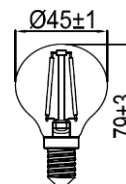

<b>Order code</b>	<b>EAN</b>	<b>Packaging - SKU</b>
080589-LDCE1	4986149080589	Eco blister, 1 pc/SKU
<b>Product</b>		
Category	LED Lamps	
Series	VINTAGE MINI GLOBE - GOLD (FILAMENT)	
Model	DECO MINI GLOBE GOLD-FM	
Description	GP LD GBM E14 1.2-11W 220-240V GD FM CE1	
<b>General description</b>		
Energy label	A++	
Lamp shape	Mini Globe	
Lamp base	E14	
Dimmable	No	
Mercury free	Yes	
Mercury content	0.0 mg	
Recycling	Yes	
<b>Electrical characteristics</b>		
Nominal wattage	1.2 W $\pm$ 10%	
Rated wattage	1.2 W	
Equivalent incandescent lamp power	11 W	
Power factor	/	
Voltage	220-240 V	
Operating frequency	50/60Hz	
Lamp current	5-6 mA	
Weighted Energy Consumption	2 KWh / 1000 h	
<b>Light technical characteristics</b>		
Light colour	EXTRA WARM WHITE	
Colour temperature	2200 K $\pm$ 220K	
Colour rendering index (Ra)	$\geq$ 80	
Colour consistency	$<$ 6 SDCM	
Nominal luminous flux	100 lm $\pm$ 10%	
Rated luminous flux	100 lm	
Lumen maintenance factor at end of life	$\geq$ 0.7	
Warm-up time (60%)	Instant s	
Starting time	$<$ 0.5 s	
<b>Lifespan</b>		
Nominal life time	15000 h	
Rated lamp life time	15000 h	
Switching cycles	50000	
<b>Product dimensions</b>		
Overall length (L)	79 mm $\pm$ 1 mm	
Diameter (D)	45 mm $\pm$ 1 mm	
<b>Product Compliance</b>		
Warranty	CE, ERP, ROHS, REACH 12 months from ex-factory date	