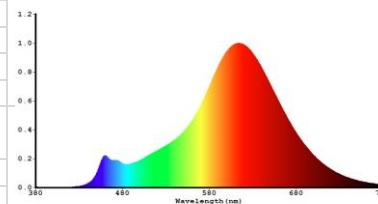

<b>Order code</b>	<b>EAN</b>	<b>Packaging - SKU</b>
080589-LDCE1	4986149080589	Eco blister, 1 pc/SKU
<b>Product</b>		
Category	LED Lamps	
Series	VINTAGE MINI GLOBE - GOLD (FILAMENT)	
Model	DECO MINI GLOBE GOLD-FM	
Description	GP LD GBM E14 1.2-11W 220-240V GD FM CE1	
<b>General description</b>		
Energy label	A++	
Lamp shape	Mini Globe	
Lamp base	E14	
Dimmable	No	
Mercury free	Yes	
Mercury content	0.0 mg	
Recycling	Yes	
<b>Electrical characteristics</b>		
Nominal wattage	1.2 W $\pm$ 10%	
Rated wattage	1.2 W	
Equivalent incandescent lamp power	11 W	
Power factor	/	
Voltage	220-240 V	
Operating frequency	50/60Hz	
Lamp current	5-6 mA	
Weighted Energy Consumption	2 KWh / 1000 h	
<b>Light technical characteristics</b>		
Light colour	EXTRA WARM WHITE	
Colour temperature	2200 K $\pm$ 220K	
Colour rendering index (Ra)	$\geq$ 80	
Colour consistency	$<$ 6 SDCM	
Nominal luminous flux	100 lm $\pm$ 10%	
Rated luminous flux	100 lm	
Lumen maintenance factor at end of life	$\geq$ 0.7	
Warm-up time (60%)	Instant s	
Starting time	$<$ 0.5 s	
<b>Lifespan</b>		
Nominal life time	15000 h	
Rated lamp life time	15000 h	
Switching cycles	50000	
<b>Product dimensions</b>		
Overall length (L)	79 mm $\pm$ 1 mm	
Diameter (D)	45 mm $\pm$ 1 mm	
<b>Product Compliance</b>		
Warranty	CE, ERP, ROHS, REACH 12 months from ex-factory date	

### Spectral Distribution

**GP LED Lamps** are designed for true direct replacement of standard incandescent lamps.

- Compatible shapes and sizes of GLS
- Very low energy consumption
- Extremely long life
- Emit a warm white or cold white light for different ambience
- Instant start with full light output
- Available in most common lamp bases for household use
- No UV