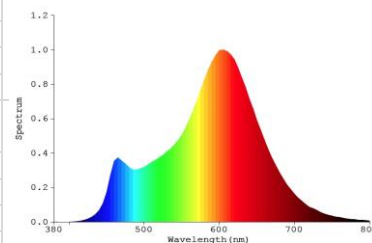

Spectral Distribution

GP LED Lamps are designed for true direct replacement of standard incandescent lamps.

- Compatible shapes and sizes of GLS
- Very low energy consumption
- Extremely long life
- Emit a warm white or cold white light for different ambience
- Instant start with full light output
- Available in most common lamp bases for household use
- No UV

Applications

- Domestic and commercial applications
- General illumination
- Can be used everywhere at home
- Use outdoors only in enclosed and ventilated luminaires