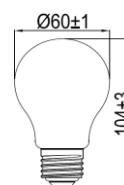

Order code	EAN	Packaging - SKU
080480-LDCE1	4986149080480	Eco blister, 1 pc/SKU

Product

Category	LED Lamps
Series	VINTAGE CLASSIC - FROSTED (FILAMENT)
Model	HI-BRIGHTNESS CLASSIC FROSTED-FM DIMMABLE
Description	GP LD CLS60 E27 TBA-60W 220-240V FR FM DIM CE1

General description

Energy label	A+
Lamp shape	Classic A60
Lamp base	E27
Dimmable	Yes
Mercury free	Yes
Mercury content	0.0 mg
Recycling	Yes

Electrical characteristics

Nominal wattage	8.3 W $\pm$10%
Rated wattage	8.3 W
Equivalent incandescent lamp power	60 W
Power factor	>0.5
Voltage	220-240 V
Operating frequency	50/60Hz
Lamp current	34-38 mA
Weighted Energy Consumption	9 kWh / 1000 h

Light technical characteristics

Light colour	WARM WHITE
Colour temperature	2700 K $\pm$150K
Colour rendering index (Ra)	$\geq$80
Colour consistency	<6 SDCM
Nominal luminous flux	806 lm $\pm$10%
Rated luminous flux	806 lm
Lumen maintenance factor at end of life	$\geq$0.7
Warm-up time (60%)	Instant s
Starting time	<0.5 s

Lifespan

Nominal life time	15000 h
Rated lamp life time	15000 h
Switching cycles	50000

Product dimensions

Overall length (L)	104 mm $\pm$1 mm
Diameter (D)	60 mm $\pm$1 mm

Product Compliance	CE, ERP, ROHS, REACH
Warranty	12 months from ex-factory date

* Please refer to website www.gp-lighting.com for the list of compatible dimmers.