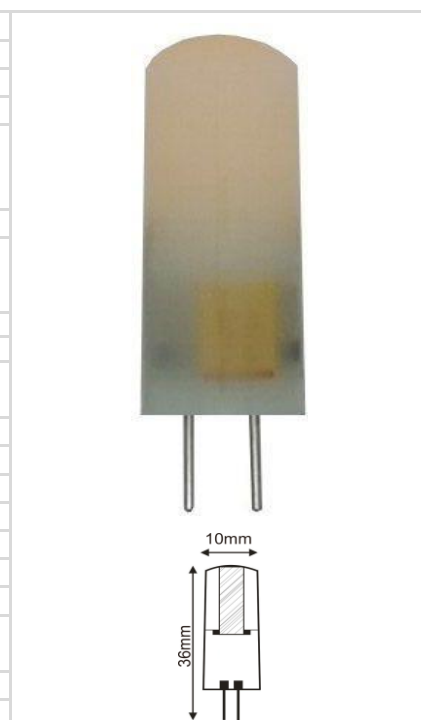

Order code	EAN	Packaging - SKU
076797-LDCE1	4895149076797	Eco blister, 1 pc/SKU
<b>Product</b>		
Category	LED Lamps	
Series	SPECIAL LAMPS LOW VOLTAGE (12V) - CAPSULE G4	
Model	CAPSULE G4	
Description	GP LD CAPSULE LV G4 1.5-20W 12V	
<b>General description</b>		
Energy label	A++	
Lamp shape	Capsule	
Lamp base	G4	
Dimmable	No	
Mercury free	Yes	
Mercury content	0.0 mg	
Recycling	Yes	
<b>Electrical characteristics</b>		
Nominal wattage	1.5 W $\pm$ 10%	
Rated wattage	1.5 W	
Equivalent incandescent lamp power	20 W	
Power factor	1.0	
Voltage	AC/DC 12V	
Operating frequency	50/60Hz	
Lamp current	125 mA	
Weighted Energy Consumption	2 kWh / 1000 h	
<b>Light technical characteristics</b>		
Light colour	WARM WHITE	
Colour temperature	2700 K $\pm$ 150K	
Colour rendering index (Ra)	$\geq$ 80	
Colour consistency	<6 SDCM	
Nominal luminous flux	200 lm $\pm$ 10%	
Rated luminous flux	200 lm	
Lumen maintenance factor at end of life	>0.7	
Warm-up time (60%)	<1.0s	
Starting time	<0.2s	
<b>Lifespan</b>		
Nominal life time	20000 h	
Rated lamp life time	20000 h	
Switching cycles	$\geq$ 12,500	
<b>Product dimensions</b>		
Overall length (L)	36 mm $\pm$ 1 mm	
Diameter (D)	10 mm $\pm$ 1 mm	
<b>Product Compliance</b>		
Warranty	CE, ERP, ROHS, REACH 12 months from ex-factory date	

### Spectral Distribution

**GP LED Lamps** are designed for true direct replacement of standard incandescent lamps.

- Compatible shapes and sizes of GLS
- Very low energy consumption
- Extremely long life
- Emit a warm white or cold white light for different ambience
- Instant start with full light output
- Available in most common lamp bases for household use
- No UV