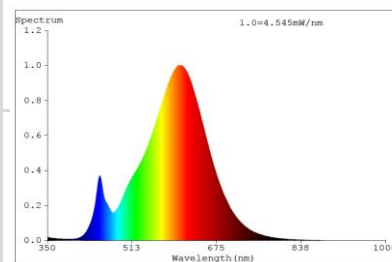

Spectral Distribution

GP LED Lamps are designed for true direct replacement of standard incandescent lamps.

- Compatible shapes and sizes of GLS
- Very low energy consumption
- Extremely long life
- Emit a warm white or cold white light for different ambience
- Instant start with full light output
- Available in most common lamp bases for household use
- No UV

Applications

- Domestic and commercial applications
- General illumination
- Can be used everywhere at home
- Use outdoors only in enclosed and ventilated luminaires