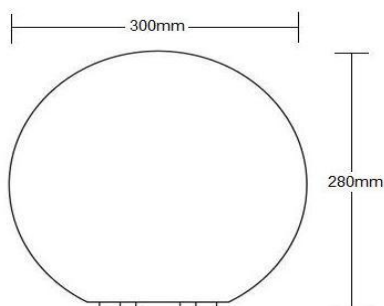

GP Lighting

Product Specification

Model No.: 056904-LA

Unit: mm

Product Category	: LED Cordless Light
Product Name	: MoodLite Globe
Description	: LED Cordless Mood/Decorative Light 30cm (with external adaptor)
Input Voltage	: 100-240VAC, 50/60 Hz, 0.2A *
Output Voltage	: 5VDC, 1000mA *
Standby Current	: 2-4mA
Operating Current	: 78-186mA (Colour Changing) and 317mA (White)
Input Wattage	: < 5W
Output Wattage	: < 3W
LED Type	: 12 x Red, 12 x Green, 12 x Blue and 12 x White
Luminous Flux / Intensity	: 16200mcd in total (white mode) **
Battery Operation	: Fully charged ~6 hrs. Operates ~8 hours continuously ***
Operating Temperature	: 0°C to 45°C (Charging), -20°C to 60°C (Discharging)
Storage Temperature	: -20°C to 25°C
Housing Material	: PE
IP Rating	: IP 68
Approval	: CE
Dimension	: 280 (L) x 300 (W) mm
Weight	: 0.91kg
Warranty Period	: 12 months from ex-factory date