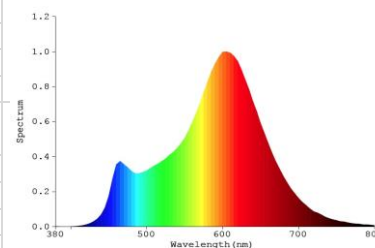

Order code	EAN	Packaging - SKU
778227-LDCE1	4986149778227	Eco blister, 1 pc/SKU
Product		
Category	LED Lamps	
Series	VINTAGE CLASSIC - CLEAR (FILAMENT)	
Model	HI-BRIGHTNESS CLASSIC CLEAR-FM	
Description	GP LD CLS60 E27 7-60W 220-240V CL FM CE1	
General description		
Energy label	A++	
Lamp shape	Classic A60	
Lamp base	E27	
Dimmable	No	
Mercury free	Yes	
Mercury content	0.0 mg	
Recycling	Yes	
Electrical characteristics		
Nominal wattage	7 W $\pm 10\%$	
Rated wattage	7 W	
Equivalent incandescent lamp power	60 W	
Power factor	>0.5	
Voltage	220-240 V	
Operating frequency	50/60Hz	
Lamp current	29-32 mA	
Weighted Energy Consumption	7 kWh / 1000 h	
Light technical characteristics		
Light colour	WARM WHITE	
Colour temperature	2700 K ± 270 K	
Colour rendering index (Ra)	≥ 80	
Colour consistency	<6 SDCM	
Nominal luminous flux	806 lm $\pm 10\%$	
Rated luminous flux	806 lm	
Lumen maintenance factor at end of life	≥ 0.7	
Warm-up time (60%)	Instant s	
Starting time	<0.5 s	
Lifespan		
Nominal life time	15000 h	
Rated lamp life time	15000 h	
Switching cycles	50000	
Product dimensions		
Overall length (L)	104 mm ± 1 mm	
Diameter (D)	60 mm ± 1 mm	
Product Compliance		
Warranty	CE, ERP, ROHS, REACH 12 months from ex-factory date	

Spectral Distribution

GP LED Lamps are designed for true direct replacement of standard incandescent lamps.

- Compatible shapes and sizes of GLS
- Very low energy consumption
- Extremely long life
- Emit a warm white or cold white light for different ambience
- Instant start with full light output
- Available in most common lamp bases for household use
- No UV