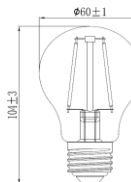

Order code	EAN	Packaging - SKU
778227-LDCE1	4986149778227	Eco blister, 1 pc/SKU
Product		
Category	LED Lamps	
Series	VINTAGE CLASSIC - CLEAR (FILAMENT)	
Model	HI-BRIGHTNESS CLASSIC CLEAR-FM	
Description	GP LD CLS60 E27 7-60W 220-240V CL FM CE1	
General description		
Energy label	A++	
Lamp shape	Classic A60	
Lamp base	E27	
Dimmable	No	
Mercury free	Yes	
Mercury content	0.0 mg	
Recycling	Yes	
Electrical characteristics		
Nominal wattage	7 W $\pm 10\%$	
Rated wattage	7 W	
Equivalent incandescent lamp power	60 W	
Power factor	>0.5	
Voltage	220-240 V	
Operating frequency	50/60Hz	
Lamp current	29-32 mA	
Weighted Energy Consumption	7 kWh / 1000 h	
Light technical characteristics		
Light colour	WARM WHITE	
Colour temperature	2700 K ± 270 K	
Colour rendering index (Ra)	≥ 80	
Colour consistency	<6 SDCM	
Nominal luminous flux	806 lm $\pm 10\%$	
Rated luminous flux	806 lm	
Lumen maintenance factor at end of life	≥ 0.7	
Warm-up time (60%)	Instant s	
Starting time	<0.5 s	
Lifespan		
Nominal life time	15000 h	
Rated lamp life time	15000 h	
Switching cycles	50000	
Product dimensions		
Overall length (L)	104 mm ± 1 mm	
Diameter (D)	60 mm ± 1 mm	
Product Compliance		
Warranty	CE, ERP, ROHS, REACH 12 months from ex-factory date	