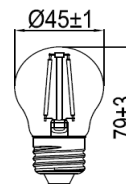

Product Data Sheet

GP LD DIM GBM 4.8-40W E27 W FM CL

Order code	EAN	Packaging - SKU
778197-LDCE1	4986149778197	Eco blister, 1 pc/SKU
Product		
Category	LED Lamps	
Series	VINTAGE MINI GLOBE - CLEAR (FILAMENT)	
Model	DECO MINI GLOBE CLEAR-FM DIMMABLE	
Description	GP LD GBM E27 4.8-40W 220-240V CL FM DIM CE1	
General description		
Energy label	A++	
Lamp shape	Mini Globe	
Lamp base	E27	
Dimmable	Yes	
Mercury free	Yes	
Mercury content	0.0 mg	
Recycling	Yes	
Electrical characteristics		
Nominal wattage	4.8 W $\pm$10%	
Rated wattage	4.8 W	
Equivalent incandescent lamp power	40 W	
Power factor	>0.8	
Voltage	220-240 V	
Operating frequency	50/60Hz	
Lamp current	20-22 mA	
Weighted Energy Consumption	5 KWh / 1000 h	
Light technical characteristics		
Light colour	WARM WHITE	
Colour temperature	2700 K $\pm$270K	
Colour rendering index (Ra)	$\geq$80	
Colour consistency	<6 SDCM	
Nominal luminous flux	470 lm $\pm$10%	
Rated luminous flux	470 lm	
Lumen maintenance factor at end of life	$\geq$0.7	
Warm-up time (60%)	Instant s	
Starting time	<0.5 s	
Lifespan		
Nominal life time	15000 h	
Rated lamp life time	15000 h	
Switching cycles	50000	
Product dimensions		
Overall length (L)	79 mm $\pm$1 mm	
Diameter (D)	45 mm $\pm$1 mm	
Product Compliance		
	CE, ERP, ROHS, REACH	
Warranty	12 months from ex-factory date	

* Please refer to website www.gp-lighting.com for the list of compatible dimmers.