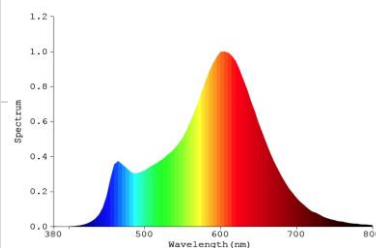

Spectral Distribution

GP LED Lamps are designed for true direct replacement of standard incandescent lamps.

- Compatible shapes and sizes of GLS
- Very low energy consumption
- Extremely long life
- Emit a warm white or cold white light for different ambience
- Instant start with full light output
- Available in most common lamp bases for household use
- No UV

Applications

- Domestic and commercial applications
- General illumination
- Can be used everywhere at home
- Use outdoors only in enclosed and ventilated luminaires