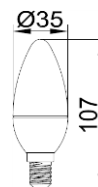

Order code	EAN	Packaging - SKU
778050-LDCE1	4986149778050	Eco blister, 1 pc/SKU
Product		
Category	LED Lamps	
Series	DECORATIVE CANDLE - FROSTED	
Model	DECO MINI CANDLE FROSTED DIMMABLE	
Description	GP LD CDM E14 6-40W 220-240V FR DIM CE1	
General description		
Energy label	A+	
Lamp shape	Candle	
Lamp base	E14	
Dimmable	Yes	
Mercury free	Yes	
Mercury content	0.0 mg	
Recycling	Yes	
Electrical characteristics		
Nominal wattage	6 W \pm 10%	
Rated wattage	6 W	
Equivalent incandescent lamp power	40 W	
Power factor	>0.8	
Voltage	220-240 V	
Operating frequency	50/60Hz	
Lamp current	25-28 mA	
Weighted Energy Consumption	6 kWh / 1000 h	
Light technical characteristics		
Light colour	WARM WHITE	
Colour temperature	2700 K \pm 270K	
Colour rendering index (Ra)	\geq 80	
Colour consistency	<6 SDCM	
Nominal luminous flux	470 lm \pm 10%	
Rated luminous flux	470 lm	
Lumen maintenance factor at end of life	\geq 0.7	
Warm-up time (60%)	Instant s	
Starting time	<0.5 s	
Lifespan		
Nominal life time	15000 h	
Rated lamp life time	15000 h	
Switching cycles	50000	
Product dimensions		
Overall length (L)	107 mm \pm 1 mm	
Diameter (D)	35 mm \pm 1 mm	
Product Compliance		
	CE, ERP, ROHS, REACH	
Warranty		
	12 months from ex-factory date	
* Please refer to website www.gp-lighting.com for the list of compatible dimmers.		