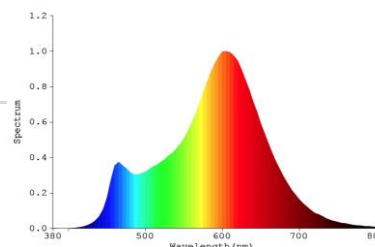

Order code	EAN	Packaging - SKU
778050-LDCE1	4986149778050	Eco blister, 1 pc/SKU
Product		
Category	LED Lamps	
Series	DECORATIVE CANDLE - FROSTED	
Model	DECO MINI CANDLE FROSTED DIMMABLE	
Description	GP LD CDM E14 6-40W 220-240V FR DIM CE1	
General description		
Energy label	A+	
Lamp shape	Candle	
Lamp base	E14	
Dimmable	Yes	
Mercury free	Yes	
Mercury content	0.0 mg	
Recycling	Yes	
Electrical characteristics		
Nominal wattage	6 W \pm 10%	
Rated wattage	6 W	
Equivalent incandescent lamp power	40 W	
Power factor	>0.8	
Voltage	220-240 V	
Operating frequency	50/60Hz	
Lamp current	25-28 mA	
Weighted Energy Consumption	6 kWh / 1000 h	
Light technical characteristics		
Light colour	WARM WHITE	
Colour temperature	2700 K \pm 270K	
Colour rendering index (Ra)	\geq 80	
Colour consistency	<6 SDCM	
Nominal luminous flux	470 lm \pm 10%	
Rated luminous flux	470 lm	
Lumen maintenance factor at end of life	\geq 0.7	
Warm-up time (60%)	Instant s	
Starting time	<0.5 s	
Lifespan		
Nominal life time	15000 h	
Rated lamp life time	15000 h	
Switching cycles	50000	
Product dimensions		
Overall length (L)	107 mm \pm 1 mm	
Diameter (D)	35 mm \pm 1 mm	
Product Compliance		
	CE, ERP, ROHS, REACH	
Warranty		
	12 months from ex-factory date	
* Please refer to website www.gp-lighting.com for the list of compatible dimmers.		

Spectral Distribution

- GP LED Lamps** are designed for true direct replacement of standard incandescent lamps.
- Compatible shapes and sizes of GLS
 - Very low energy consumption
 - Extremely long life
 - Emit a warm white or cold white light for different ambience
 - Instant start with full light output
 - Available in most common lamp bases for household use
 - No UV