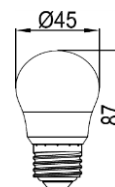

Order code	EAN	Packaging - SKU
778043-LDCE1	4986149778043	Eco blister, 1 pc/SKU
<b>Product</b>		
Category	LED Lamps	
Series	DECORATIVE MINI GLOBE - FROSTED	
Model	DECO MINI GLOBE FROSTED	
Description	GP LD GBM E27 5.8-40W 220-240V FR CE1	
<b>General description</b>		
Energy label	A+	
Lamp shape	Mini Globe	
Lamp base	E27	
Dimmable	No	
Mercury free	Yes	
Mercury content	0.0 mg	
Recycling	Yes	
<b>Electrical characteristics</b>		
Nominal wattage	5.8 W $\pm$ 10%	
Rated wattage	5.8 W	
Equivalent incandescent lamp power	40 W	
Power factor	>0.5	
Voltage	220-240 V	
Operating frequency	50/60Hz	
Lamp current	24-27 mA	
Weighted Energy Consumption	6 kWh / 1000 h	
<b>Light technical characteristics</b>		
Light colour	WARM WHITE	
Colour temperature	2700 K $\pm$ 270K	
Colour rendering index (Ra)	$\geq$ 80	
Colour consistency	<6 SDCM	
Nominal luminous flux	470 lm $\pm$ 10%	
Rated luminous flux	470 lm	
Lumen maintenance factor at end of life	$\geq$ 0.7	
Warm-up time (60%)	Instant s	
Starting time	<0.5 s	
<b>Lifespan</b>		
Nominal life time	15000 h	
Rated lamp life time	15000 h	
Switching cycles	50000	
<b>Product dimensions</b>		
Overall length (L)	87 mm $\pm$ 1 mm	
Diameter (D)	45 mm $\pm$ 1 mm	
<b>Product Compliance</b>		
	CE, ERP, ROHS, REACH	
<b>Warranty</b>		
	12 months from ex-factory date	