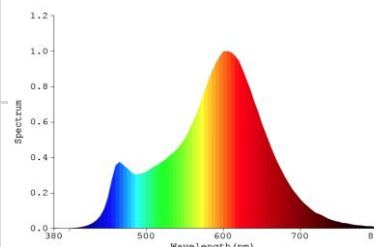

Order code	EAN	Packaging - SKU
778043-LDCE1	4986149778043	Eco blister, 1 pc/SKU
<b>Product</b>		
Category	LED Lamps	
Series	DECORATIVE MINI GLOBE - FROSTED	
Model	DECO MINI GLOBE FROSTED	
Description	GP LD GBM E27 5.8-40W 220-240V FR CE1	
<b>General description</b>		
Energy label	A+	
Lamp shape	Mini Globe	
Lamp base	E27	
Dimmable	No	
Mercury free	Yes	
Mercury content	0.0 mg	
Recycling	Yes	
<b>Electrical characteristics</b>		
Nominal wattage	5.8 W $\pm$ 10%	
Rated wattage	5.8 W	
Equivalent incandescent lamp power	40 W	
Power factor	>0.5	
Voltage	220-240 V	
Operating frequency	50/60Hz	
Lamp current	24-27 mA	
Weighted Energy Consumption	6 kWh / 1000 h	
<b>Light technical characteristics</b>		
Light colour	WARM WHITE	
Colour temperature	2700 K $\pm$ 270K	
Colour rendering index (Ra)	$\geq$ 80	
Colour consistency	<6 SDCM	
Nominal luminous flux	470 lm $\pm$ 10%	
Rated luminous flux	470 lm	
Lumen maintenance factor at end of life	$\geq$ 0.7	
Warm-up time (60%)	Instant s	
Starting time	<0.5 s	
<b>Lifespan</b>		
Nominal life time	15000 h	
Rated lamp life time	15000 h	
Switching cycles	50000	
<b>Product dimensions</b>		
Overall length (L)	87 mm $\pm$ 1 mm	
Diameter (D)	45 mm $\pm$ 1 mm	
<b>Product Compliance</b>		
	CE, ERP, ROHS, REACH	
<b>Warranty</b>		
	12 months from ex-factory date	

### Spectral Distribution

**GP LED Lamps** are designed for true direct replacement of standard incandescent lamps.

- Compatible shapes and sizes of GLS
- Very low energy consumption
- Extremely long life
- Emit a warm white or cold white light for different ambience
- Instant start with full light output
- Available in most common lamp bases for household use
- No UV