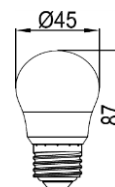

Order code	EAN	Packaging - SKU
778012-LDCE1	4986149778012	Eco blister, 1 pc/SKU
Product		
Category	LED Lamps	
Series	DECORATIVE MINI GLOBE - FROSTED	
Model	DECO MINI GLOBE FROSTED	
Description	GP LD GBM E27 3.5-25W 220-240V FR CE1	
General description		
Energy label	A+	
Lamp shape	Mini Globe	
Lamp base	E27	
Dimmable	No	
Mercury free	Yes	
Mercury content	0.0 mg	
Recycling	Yes	
Electrical characteristics		
Nominal wattage	3.5 W \pm 10%	
Rated wattage	3.5 W	
Equivalent incandescent lamp power	25 W	
Power factor	>0.5	
Voltage	220-240 V	
Operating frequency	50/60Hz	
Lamp current	14-16 mA	
Weighted Energy Consumption	4 kWh / 1000 h	
Light technical characteristics		
Light colour	WARM WHITE	
Colour temperature	2700 K \pm 270K	
Colour rendering index (Ra)	\geq 80	
Colour consistency	<6 SDCM	
Nominal luminous flux	250 lm \pm 10%	
Rated luminous flux	250 lm	
Lumen maintenance factor at end of life	\geq 0.7	
Warm-up time (60%)	Instant s	
Starting time	<0.5 s	
Lifespan		
Nominal life time	15000 h	
Rated lamp life time	15000 h	
Switching cycles	50000	
Product dimensions		
Overall length (L)	87 mm \pm 1 mm	
Diameter (D)	45 mm \pm 1 mm	
Product Compliance		
	CE, ERP, ROHS, REACH	
Warranty		
	12 months from ex-factory date	