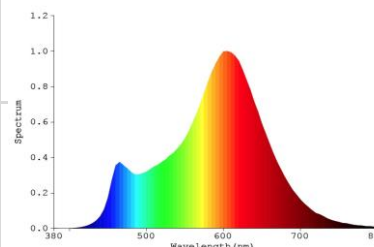

Order code	EAN	Packaging - SKU
778012-LDCE1	4986149778012	Eco blister, 1 pc/SKU
Product		
Category	LED Lamps	
Series	DECORATIVE MINI GLOBE - FROSTED	
Model	DECO MINI GLOBE FROSTED	
Description	GP LD GBM E27 3.5-25W 220-240V FR CE1	
General description		
Energy label	A+	
Lamp shape	Mini Globe	
Lamp base	E27	
Dimmable	No	
Mercury free	Yes	
Mercury content	0.0 mg	
Recycling	Yes	
Electrical characteristics		
Nominal wattage	3.5 W \pm 10%	
Rated wattage	3.5 W	
Equivalent incandescent lamp power	25 W	
Power factor	>0.5	
Voltage	220-240 V	
Operating frequency	50/60Hz	
Lamp current	14-16 mA	
Weighted Energy Consumption	4 kWh / 1000 h	
Light technical characteristics		
Light colour	WARM WHITE	
Colour temperature	2700 K \pm 270K	
Colour rendering index (Ra)	\geq 80	
Colour consistency	<6 SDCM	
Nominal luminous flux	250 lm \pm 10%	
Rated luminous flux	250 lm	
Lumen maintenance factor at end of life	\geq 0.7	
Warm-up time (60%)	Instant s	
Starting time	<0.5 s	
Lifespan		
Nominal life time	15000 h	
Rated lamp life time	15000 h	
Switching cycles	50000	
Product dimensions		
Overall length (L)	87 mm \pm 1 mm	
Diameter (D)	45 mm \pm 1 mm	
Product Compliance		
	CE, ERP, ROHS, REACH	
Warranty		
	12 months from ex-factory date	

Spectral Distribution

GP LED Lamps are designed for true direct replacement of standard incandescent lamps.

- Compatible shapes and sizes of GLS
- Very low energy consumption
- Extremely long life
- Emit a warm white or cold white light for different ambience
- Instant start with full light output
- Available in most common lamp bases for household use
- No UV