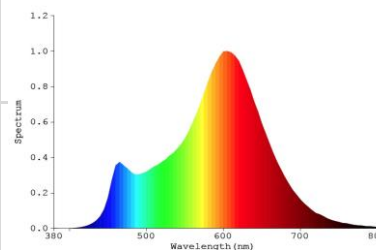

Order code	EAN	Packaging - SKU
777992-LDCE1	4986149777992	Eco blister, 1 pc/SKU
Product		
Category	LED Lamps	
Series	DECORATIVE CANDLE - FROSTED	
Model	DECO MINI CANDLE FROSTED	
Description	GP LD CDM E14 3.5-25W 220-240V FR CE1	
General description		
Energy label	A+	
Lamp shape	Candle	
Lamp base	E14	
Dimmable	No	
Mercury free	Yes	
Mercury content	0.0 mg	
Recycling	Yes	
Electrical characteristics		
Nominal wattage	3.5 W \pm 10%	
Rated wattage	3.5 W	
Equivalent incandescent lamp power	25 W	
Power factor	$>$ 0.5	
Voltage	220-240 V	
Operating frequency	50/60Hz	
Lamp current	14-16 mA	
Weighted Energy Consumption	4 kWh / 1000 h	
Light technical characteristics		
Light colour	WARM WHITE	
Colour temperature	2700 K \pm 270K	
Colour rendering index (Ra)	\geq 80	
Colour consistency	$<$ 6 SDCM	
Nominal luminous flux	250 lm \pm 10%	
Rated luminous flux	250 lm	
Lumen maintenance factor at end of life	\geq 0.7	
Warm-up time (60%)	Instant s	
Starting time	$<$ 0.5 s	
Lifespan		
Nominal life time	15000 h	
Rated lamp life time	15000 h	
Switching cycles	50000	
Product dimensions		
Overall length (L)	105 mm \pm 1 mm	
Diameter (D)	35 mm \pm 1 mm	
Product Compliance		
	CE, ERP, ROHS, REACH	
Warranty		
	12 months from ex-factory date	

Spectral Distribution

GP LED Lamps are designed for true direct replacement of standard incandescent lamps.

- Compatible shapes and sizes of GLS
- Very low energy consumption
- Extremely long life
- Emit a warm white or cold white light for different ambience
- Instant start with full light output
- Available in most common lamp bases for household use
- No UV