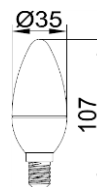

Order code	EAN	Packaging - SKU
777992-LDCE1	4986149777992	Eco blister, 1 pc/SKU
Product		
Category	LED Lamps	
Series	DECORATIVE CANDLE - FROSTED	
Model	DECO MINI CANDLE FROSTED	
Description	GP LD CDM E14 3.5-25W 220-240V FR CE1	
General description		
Energy label	A+	
Lamp shape	Candle	
Lamp base	E14	
Dimmable	No	
Mercury free	Yes	
Mercury content	0.0 mg	
Recycling	Yes	
Electrical characteristics		
Nominal wattage	3.5 W \pm 10%	
Rated wattage	3.5 W	
Equivalent incandescent lamp power	25 W	
Power factor	$>$ 0.5	
Voltage	220-240 V	
Operating frequency	50/60Hz	
Lamp current	14-16 mA	
Weighted Energy Consumption	4 kWh / 1000 h	
Light technical characteristics		
Light colour	WARM WHITE	
Colour temperature	2700 K \pm 270K	
Colour rendering index (Ra)	\geq 80	
Colour consistency	$<$ 6 SDCM	
Nominal luminous flux	250 lm \pm 10%	
Rated luminous flux	250 lm	
Lumen maintenance factor at end of life	\geq 0.7	
Warm-up time (60%)	Instant s	
Starting time	$<$ 0.5 s	
Lifespan		
Nominal life time	15000 h	
Rated lamp life time	15000 h	
Switching cycles	50000	
Product dimensions		
Overall length (L)	105 mm \pm 1 mm	
Diameter (D)	35 mm \pm 1 mm	
Product Compliance		
	CE, ERP, ROHS, REACH	
Warranty		
	12 months from ex-factory date	