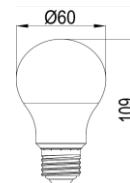

Order code	EAN	Packaging - SKU
777947-LDCE1	4986149777947	Eco blister, 1 pc/SKU
Product		
Category	LED Lamps	
Series	CLASSIC - FROSTED	
Model	HI-BRIGHTNESS CLASSIC DIMMABLE	
Description	GP LD CLS60 E27 6-40W 220-240V FR DIM CE1	
General description		
Energy label	A+	
Lamp shape	Classic A60	
Lamp base	E27	
Dimmable	Yes	
Mercury free	Yes	
Mercury content	0.0 mg	
Recycling	Yes	
Electrical characteristics		
Nominal wattage	6 W \pm 10%	
Rated wattage	6 W	
Equivalent incandescent lamp power	40 W	
Power factor	>0.8	
Voltage	220-240 V	
Operating frequency	50/60Hz	
Lamp current	25-28 mA	
Weighted Energy Consumption	6 kWh / 1000 h	
Light technical characteristics		
Light colour	WARM WHITE	
Colour temperature	2700 K \pm 270K	
Colour rendering index (Ra)	\geq 80	
Colour consistency	<6 SDCM	
Nominal luminous flux	470 lm \pm 10%	
Rated luminous flux	470 lm	
Lumen maintenance factor at end of life	\geq 0.7	
Warm-up time (60%)	Instant s	
Starting time	<0.5 s	
Lifespan		
Nominal life time	15000 h	
Rated lamp life time	15000 h	
Switching cycles	50000	
Product dimensions		
Overall length (L)	109 mm \pm 1 mm	
Diameter (D)	60 mm \pm 1 mm	
Product Compliance		
	CE, ERP, ROHS, REACH	
Warranty		
	12 months from ex-factory date	
* Please refer to website www.gp-lighting.com for the list of compatible dimmers.		