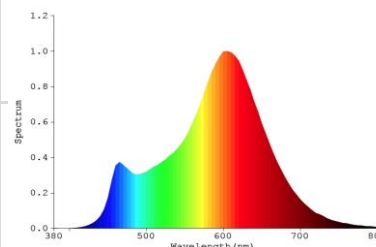

Order code	EAN	Packaging - SKU
777947-LDCE1	4986149777947	Eco blister, 1 pc/SKU
Product		
Category	LED Lamps	
Series	CLASSIC - FROSTED	
Model	HI-BRIGHTNESS CLASSIC DIMMABLE	
Description	GP LD CLS60 E27 6-40W 220-240V FR DIM CE1	
General description		
Energy label	A+	
Lamp shape	Classic A60	
Lamp base	E27	
Dimmable	Yes	
Mercury free	Yes	
Mercury content	0.0 mg	
Recycling	Yes	
Electrical characteristics		
Nominal wattage	6 W \pm 10%	
Rated wattage	6 W	
Equivalent incandescent lamp power	40 W	
Power factor	>0.8	
Voltage	220-240 V	
Operating frequency	50/60Hz	
Lamp current	25-28 mA	
Weighted Energy Consumption	6 kWh / 1000 h	
Light technical characteristics		
Light colour	WARM WHITE	
Colour temperature	2700 K \pm 270K	
Colour rendering index (Ra)	\geq 80	
Colour consistency	<6 SDCM	
Nominal luminous flux	470 lm \pm 10%	
Rated luminous flux	470 lm	
Lumen maintenance factor at end of life	\geq 0.7	
Warm-up time (60%)	Instant s	
Starting time	<0.5 s	
Lifespan		
Nominal life time	15000 h	
Rated lamp life time	15000 h	
Switching cycles	50000	
Product dimensions		
Overall length (L)	109 mm \pm 1 mm	
Diameter (D)	60 mm \pm 1 mm	
Product Compliance		
	CE, ERP, ROHS, REACH	
Warranty		
	12 months from ex-factory date	
* Please refer to website www.gp-lighting.com for the list of compatible dimmers.		

Spectral Distribution

GP LED Lamps are designed for true direct replacement of standard incandescent lamps.

- Compatible shapes and sizes of GLS
- Very low energy consumption
- Extremely long life
- Emit a warm white or cold white light for different ambience
- Instant start with full light output
- Available in most common lamp bases for household use
- No UV