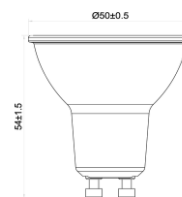

Order code	EAN	Packaging - SKU
087458-LDCE1	4895149087458	Eco blister, 1 pc/SKU
<b>Product</b>		
Category	LED Lamps	
Series	VINTAGE - DIM-TO-WARM	
Model	REFLECTOR GU10 FLAMEDIM	
Description	GP LD TWIST GU10 4.5-50W 220-240V 36D FLAMEDIM	
<b>General description</b>		
Energy label	A+	
Lamp shape	Reflector	
Lamp base	GU10	
Dimmable	Yes	
Mercury free	Yes	
Mercury content	0.0 mg	
Recycling	Yes	
<b>Electrical characteristics</b>		
Nominal wattage	4.5 W $\pm$ 10%	
Rated wattage	4.5 W	
Equivalent halogen lamp power	50 W	
Power factor	>0.5	
Voltage	220-240 V	
Operating frequency	50/60Hz	
Lamp current	18-21 mA	
Weighted Energy Consumption	5 KWh / 1000 h	
<b>Light technical characteristics</b>		
Light colour	WARM WHITE - EXTRA WARM WHITE	
Colour temperature	2700K-1800K K $\pm$ 145- $\pm$ 180KK	
Colour rendering index (Ra)	$\geq$ 80	
Colour consistency	<6 SDCM	
Nominal luminous flux	345 lm $\pm$ 10%	
Rated luminous flux	345 lm	
Rated peak intensity	cd	
Luminous intensity	cd	
Lumen maintenance factor at end of life	$\geq$ 0.8	
Nominal beam angle	36°	
Rated beam angle	36°	
Warm-up time (60%)	<2.0s	
Starting time	<0.5s	
<b>Lifespan</b>		
Nominal life time	15000 h	
Rated lamp life time	15000 h	
Switching Cycles	30000	
<b>Product dimensions</b>		
Overall length (L)	54 mm $\pm$ 2 mm	
Diameter (D)	50 mm $\pm$ 1 mm	
<b>Product Compliance</b>		
	CE, ERP, ROHS, REACH	
<b>Warranty</b>		
	12 months from ex-factory date	
* Please refer to website <a href="http://www.gp-lighting.com">www.gp-lighting.com</a> for the list of compatible dimmers.		