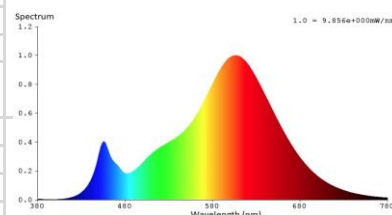

Order code	EAN	Packaging - SKU
087458-LDCE1	4895149087458	Eco blister, 1 pc/SKU
<b>Product</b>		
Category	LED Lamps	
Series	VINTAGE - DIM-TO-WARM	
Model	REFLECTOR GU10 FLAMEDIM	
Description	GP LD TWIST GU10 4.5-50W 220-240V 36D FLAMEDIM	
<b>General description</b>		
Energy label	A+	
Lamp shape	Reflector	
Lamp base	GU10	
Dimmable	Yes	
Mercury free	Yes	
Mercury content	0.0 mg	
Recycling	Yes	
<b>Electrical characteristics</b>		
Nominal wattage	4.5 W $\pm$ 10%	
Rated wattage	4.5 W	
Equivalent halogen lamp power	50 W	
Power factor	>0.5	
Voltage	220-240 V	
Operating frequency	50/60Hz	
Lamp current	18-21 mA	
Weighted Energy Consumption	5 KWh / 1000 h	
<b>Light technical characteristics</b>		
Light colour	WARM WHITE - EXTRA WARM WHITE	
Colour temperature	2700K-1800K K $\pm$ 145- $\pm$ 180KK	
Colour rendering index (Ra)	$\geq$ 80	
Colour consistency	<6 SDCM	
Nominal luminous flux	345 lm $\pm$ 10%	
Rated luminous flux	345 lm	
Rated peak intensity	cd	
Luminous intensity	cd	
Lumen maintenance factor at end of life	$\geq$ 0.8	
Nominal beam angle	36°	
Rated beam angle	36°	
Warm-up time (60%)	<2.0s	
Starting time	<0.5s	
<b>Lifespan</b>		
Nominal life time	15000 h	
Rated lamp life time	15000 h	
Switching Cycles	30000	
<b>Product dimensions</b>		
Overall length (L)	54 mm $\pm$ 2 mm	
Diameter (D)	50 mm $\pm$ 1 mm	
<b>Product Compliance</b>		
	CE, ERP, ROHS, REACH	
<b>Warranty</b>		
	12 months from ex-factory date	
* Please refer to website <a href="http://www.gp-lighting.com">www.gp-lighting.com</a> for the list of compatible dimmers.		

### Spectral Distribution

**GP LED Reflectors** are designed for true direct replacement of standard halogen lamps.

- With compatible shapes & sizes
- Very low energy consumption
- Extremely long life
- Emit a warm white or cold white light for different ambience
- Instant start with full light output
- No UV