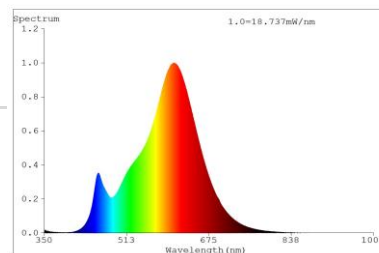

Order code	EAN	Packaging - SKU
085850-LDCE1	4986149085850	Eco blister, 1 pc/SKU
Product		
Category	LED Lamps	
Series	VINTAGE - 2-STEP NIGHTSWITCH (FILAMENT)	
Model	MINI GLOBE FILAMENT 2-STEP NIGHTSWITCH	
Description	GP LD GBM E27 4.5-40W 220-240V 2-STEP NIGHTSWITCH CL	
General description		
Energy label	A++	
Lamp shape	Mini Globe	
Lamp base	E27	
Dimmable	No	
Mercury free	Yes	
Mercury content	0.0 mg	
Recycling	Yes	
Electrical characteristics		
Nominal wattage	4.5 W \pm 10%	
Rated wattage	4.5 W	
Equivalent incandescent lamp power	40 W	
Power factor	0.4	
Voltage	220-240 V	
Operating frequency	50/60Hz	
Lamp current	33.3-40.7 mA	
Weighted Energy Consumption	5 KWh / 1000 h	
Light technical characteristics		
Light colour	WARM WHITE	
Colour temperature	2700 K \pm 150K	
Colour rendering index (Ra)	\geq 80	
Colour consistency	<6 SDCM	
Nominal luminous flux	470 lm \pm 10%	
Rated luminous flux	470 lm	
Lumen maintenance factor at end of life	\geq 0.7	
Warm-up time (60%)	<0.5s	
Starting time	Instant	
Lifespan		
Nominal life time	15000 h	
Rated lamp life time	15000 h	
Switching cycles	20000	
Product dimensions		
Overall length (L)	78 mm \pm 2 mm	
Diameter (D)	45 mm \pm 1 mm	
Product Compliance		
	CE, ERP, ROHS, REACH	
Warranty		
	12 months from ex-factory date	

Spectral Distribution

GP LED Lamps are designed for true direct replacement of standard incandescent lamps.

- Compatible shapes and sizes of GLS
- Very low energy consumption
- Extremely long life
- Emit a warm white or cold white light for different ambience
- Instant start with full light output
- Available in most common lamp bases for household use
- No UV