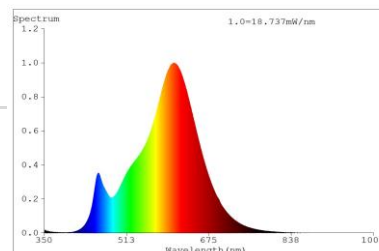

Order code	EAN	Packaging - SKU
085829-LDCE1	4986149085829	Eco blister, 1 pc/SKU
<b>Product</b>		
Category	LED Lamps	
Series	VINTAGE - 2-STEP NIGHTSWITCH (FILAMENT)	
Model	MINI CANDLE FILAMENT 2-STEP NIGHTSWITCH	
Description	GP LD CDM E14 4.5-40W 220-240V 2-STEP NIGHTSWITCH CL	
<b>General description</b>		
Energy label	A++	
Lamp shape	Candle	
Lamp base	E14	
Dimmable	No	
Mercury free	Yes	
Mercury content	0.0 mg	
Recycling	Yes	
<b>Electrical characteristics</b>		
Nominal wattage	4.5 W $\pm$ 10%	
Rated wattage	4.5 W	
Equivalent incandescent lamp power	40 W	
Power factor	0.4	
Voltage	220-240 V	
Operating frequency	50/60Hz	
Lamp current	33.3-40.7 mA	
Weighted Energy Consumption	5 KWh / 1000 h	
<b>Light technical characteristics</b>		
Light colour	WARM WHITE	
Colour temperature	2700 K $\pm$ 150K	
Colour rendering index (Ra)	$\geq$ 80	
Colour consistency	$<$ 6 SDCM	
Nominal luminous flux	470 lm $\pm$ 10%	
Rated luminous flux	470 lm	
Lumen maintenance factor at end of life	$\geq$ 0.7	
Warm-up time (60%)	$<$ 0.5s	
Starting time	Instant	
<b>Lifespan</b>		
Nominal life time	15000 h	
Rated lamp life time	15000 h	
Switching cycles	20000	
<b>Product dimensions</b>		
Overall length (L)	97 mm $\pm$ 2 mm	
Diameter (D)	35 mm $\pm$ 1 mm	
<b>Product Compliance</b>		
	CE, ERP, ROHS, REACH	
<b>Warranty</b>		
	12 months from ex-factory date	

### Spectral Distribution

**GP LED Lamps** are designed for true direct replacement of standard incandescent lamps.

- Compatible shapes and sizes of GLS
- Very low energy consumption
- Extremely long life
- Emit a warm white or cold white light for different ambience
- Instant start with full light output
- Available in most common lamp bases for household use
- No UV