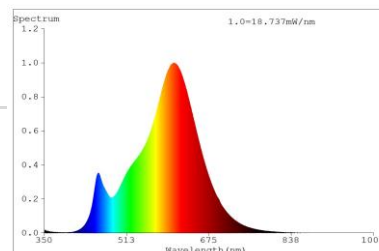

Order code	EAN	Packaging - SKU
085799-LDCE1	4986149085799	Eco blister, 1 pc/SKU
<b>Product</b>		
Category	LED Lamps	
Series	VINTAGE - 2-STEP NIGHTSWITCH (FILAMENT)	
Model	CLASSIC FILAMENT 2-STEP NIGHTSWITCH	
Description	GP LD CLS60 E27 7-60W 220-240V 2-STEP NIGHTSWITCH CL	
<b>General description</b>		
Energy label	A++	
Lamp shape	Classic A60	
Lamp base	E27	
Dimmable	No	
Mercury free	Yes	
Mercury content	0.0 mg	
Recycling	Yes	
<b>Electrical characteristics</b>		
Nominal wattage	7 W $\pm$ 10%	
Rated wattage	7 W	
Equivalent incandescent lamp power	60 W	
Power factor	0.5	
Voltage	220-240 V	
Operating frequency	50/60Hz	
Lamp current	54-66 mA	
Weighted Energy Consumption	7 KWh / 1000 h	
<b>Light technical characteristics</b>		
Light colour	WARM WHITE	
Colour temperature	2700 K $\pm$ 150K	
Colour rendering index (Ra)	$\geq$ 80	
Colour consistency	$<$ 6 SDCM	
Nominal luminous flux	806 lm $\pm$ 10%	
Rated luminous flux	806 lm	
Lumen maintenance factor at end of life	$\geq$ 0.7	
Warm-up time (60%)	$<$ 0.5s	
Starting time	Instant	
<b>Lifespan</b>		
Nominal life time	15000 h	
Rated lamp life time	15000 h	
Switching cycles	20000	
<b>Product dimensions</b>		
Overall length (L)	104 mm $\pm$ 2 mm	
Diameter (D)	60 mm $\pm$ 1 mm	
<b>Product Compliance</b>		
	CE, ERP, ROHS, REACH	
<b>Warranty</b>		
	12 months from ex-factory date	

### Spectral Distribution

**GP LED Lamps** are designed for true direct replacement of standard incandescent lamps.

- Compatible shapes and sizes of GLS
- Very low energy consumption
- Extremely long life
- Emit a warm white or cold white light for different ambience
- Instant start with full light output
- Available in most common lamp bases for household use
- No UV