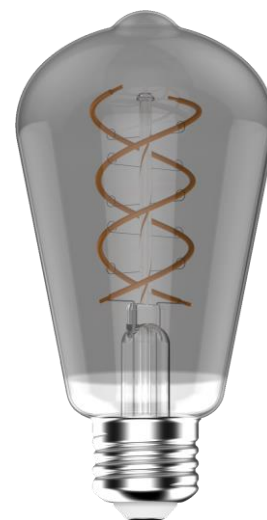

Order code	EAN	Packaging - SKU
085768-LDCE1	4986149085768	Eco blister, 1 pc/SKU
<b>Product</b>		
Category	LED Lamps	
Series	VINTAGE - SMOKE LAMP (SPIRAL FILAMENT)	
Model	ST64 FILAMENT SMOKED GLASS SPIRAL	
Description	GP LD ST64 E27 5-15W 220-240V SMK SPFM	
<b>General description</b>		
Energy label	B	
Lamp shape	ST64	
Lamp base	E27	
Dimmable	No	
Mercury free	Yes	
Mercury content	0.0 mg	
Recycling	Yes	
<b>Electrical characteristics</b>		
Nominal wattage	5 W 10	
Rated wattage	5 W	
Equivalent incandescent lamp power	15 W	
Power factor	0.5	
Voltage	220-240 V	
Operating frequency	50/60Hz	
Lamp current	32.4-48.4 mA	
Weighted Energy Consumption	5 KWh / 1000 h	
<b>Light technical characteristics</b>		
Light colour	EXTRA WARM WHITE	
Colour temperature	1800 K /K	
Colour rendering index (Ra)	≥80	
Colour consistency	<6 SDCM	
Nominal luminous flux	140 lm ±10%	
Rated luminous flux	140 lm	
Lumen maintenance factor at end of life	≥0.7	
Warm-up time (60%)	<1s	
Starting time	Instant	
<b>Lifespan</b>		
Nominal life time	15000 h	
Rated lamp life time	15000 h	
Switching cycles	20000	
<b>Product dimensions</b>		
Overall length (L)	140 mm ±3 mm	
Diameter (D)	64 mm ±1 mm	
<b>Product Compliance</b>		
	CE, ERP, ROHS, REACH	
<b>Warranty</b>		
	12 months from ex-factory date	

### Spectral Distribution

**GP LED Lamps** are designed for true direct replacement of standard incandescent lamps.

- Compatible shapes and sizes of GLS
- Very low energy consumption
- Extremely long life
- Emit a warm white or cold white light for different ambience
- Instant start with full light output
- Available in most common lamp bases for household use
- No UV

### Applications

- Domestic and commercial applications
- This lamp is intended to change the appearance of the scene.
- It is not suitable for household illumination.
- Use outdoors only in enclosed and ventilated luminaires

\* The chromaticity coordinates of the lamp make the lamp design specific for the change of the scene.