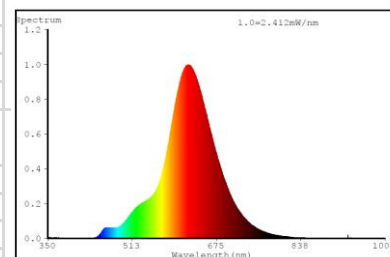

Order code	EAN	Packaging - SKU
085768-LDCE1	4986149085768	Eco blister, 1 pc/SKU
<b>Product</b>		
Category	LED Lamps	
Series	VINTAGE - SMOKE LAMP (SPIRAL FILAMENT)	
Model	ST64 FILAMENT SMOKED GLASS SPIRAL	
Description	GP LD ST64 E27 5-15W 220-240V SMK SPFM	
<b>General description</b>		
Energy label	B	
Lamp shape	ST64	
Lamp base	E27	
Dimmable	No	
Mercury free	Yes	
Mercury content	0.0 mg	
Recycling	Yes	
<b>Electrical characteristics</b>		
Nominal wattage	5 W 10	
Rated wattage	5 W	
Equivalent incandescent lamp power	15 W	
Power factor	0.5	
Voltage	220-240 V	
Operating frequency	50/60Hz	
Lamp current	32.4-48.4 mA	
Weighted Energy Consumption	5 KWh / 1000 h	
<b>Light technical characteristics</b>		
Light colour	EXTRA WARM WHITE	
Colour temperature	1800 K /K	
Colour rendering index (Ra)	≥80	
Colour consistency	<6 SDCM	
Nominal luminous flux	140 lm ±10%	
Rated luminous flux	140 lm	
Lumen maintenance factor at end of life	≥0.7	
Warm-up time (60%)	<1s	
Starting time	Instant	
<b>Lifespan</b>		
Nominal life time	15000 h	
Rated lamp life time	15000 h	
Switching cycles	20000	
<b>Product dimensions</b>		
Overall length (L)	140 mm ±3 mm	
Diameter (D)	64 mm ±1 mm	
<b>Product Compliance</b>		
	CE, ERP, ROHS, REACH	
<b>Warranty</b>		
	12 months from ex-factory date	

### Spectral Distribution

**GP LED Lamps** are designed for true direct replacement of standard incandescent lamps.

- Compatible shapes and sizes of GLS
- Very low energy consumption
- Extremely long life
- Emit a warm white or cold white light for different ambience
- Instant start with full light output
- Available in most common lamp bases for household use
- No UV

\* The chromaticity coordinates of the lamp make the lamp design specific for the change of the scene.