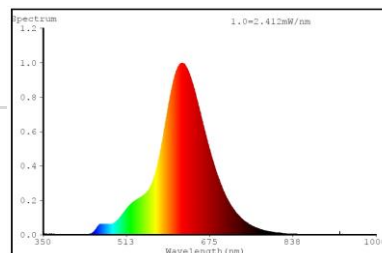

Order code	EAN	Packaging - SKU
085737-LDB1	4986149085737	Colour gift box, 1 pc/SKU
Product		
Category	LED Lamps	
Series	VINTAGE - SMOKE LAMP (SPIRAL FILAMENT)	
Model	GLOBE FILAMENT SMOKED GLASS SPIRAL	
Description	GP LD GBS95 E27 5-15W 220-240V SMK SPFM	
General description		
Energy label	B	
Lamp shape	Globe	
Lamp base	E27	
Dimmable	No	
Mercury free	Yes	
Mercury content	0.0 mg	
Recycling	Yes	
Electrical characteristics		
Nominal wattage	5 W 10	
Rated wattage	5 W	
Equivalent incandescent lamp power	15 W	
Power factor	0.5	
Voltage	220-240 V	
Operating frequency	50/60Hz	
Lamp current	32.4-48.4 mA	
Weighted Energy Consumption	5 kWh / 1000 h	
Light technical characteristics		
Light colour	EXTRA WARM WHITE	
Colour temperature	1800 K /K	
Colour rendering index (Ra)	≥80	
Colour consistency	<6 SDCM	
Nominal luminous flux	140 lm ±10%	
Rated luminous flux	140 lm	
Lumen maintenance factor at end of life	≥0.7	
Warm-up time (60%)	<1s	
Starting time	Instant	
Lifespan		
Nominal life time	15000 h	
Rated lamp life time	15000 h	
Switching cycles	20000	
Product dimensions		
Overall length (L)	140 mm ±2 mm	
Diameter (D)	95 mm ±1 mm	
Product Compliance		
	CE, ERP, ROHS, REACH	
Warranty		
	12 months from ex-factory date	

Spectral Distribution

GP LED Lamps are designed for true direct replacement of standard incandescent lamps.

- Compatible shapes and sizes of GLS
- Very low energy consumption
- Extremely long life
- Emit a warm white or cold white light for different ambience
- Instant start with full light output
- Available in most common lamp bases for household use
- No UV

* The chromaticity coordinates of the lamp make the lamp design specific for the change of the scene.