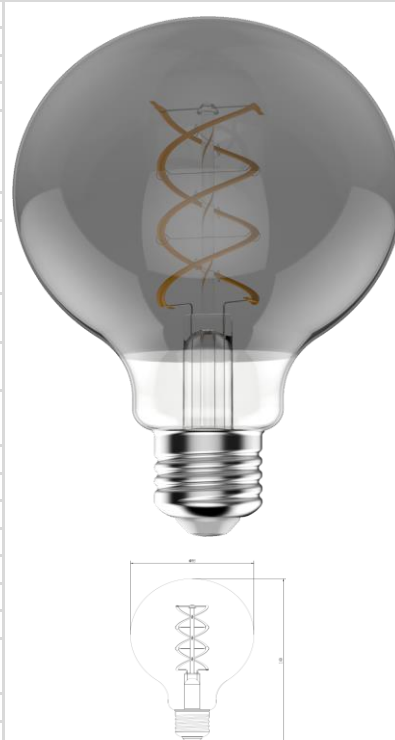

Order code	EAN	Packaging - SKU
085737-LDB1	4986149085737	Colour gift box, 1 pc/SKU
Product		
Category	LED Lamps	
Series	VINTAGE - SMOKE LAMP (SPIRAL FILAMENT)	
Model	GLOBE FILAMENT SMOKED GLASS SPIRAL	
Description	GP LD GBS95 E27 5-15W 220-240V SMK SPFM	
General description		
Energy label	B	
Lamp shape	Globe	
Lamp base	E27	
Dimmable	No	
Mercury free	Yes	
Mercury content	0.0 mg	
Recycling	Yes	
Electrical characteristics		
Nominal wattage	5 W 10	
Rated wattage	5 W	
Equivalent incandescent lamp power	15 W	
Power factor	0.5	
Voltage	220-240 V	
Operating frequency	50/60Hz	
Lamp current	32.4-48.4 mA	
Weighted Energy Consumption	5 kWh / 1000 h	
Light technical characteristics		
Light colour	EXTRA WARM WHITE	
Colour temperature	1800 K /K	
Colour rendering index (Ra)	≥80	
Colour consistency	<6 SDCM	
Nominal luminous flux	140 lm ±10%	
Rated luminous flux	140 lm	
Lumen maintenance factor at end of life	≥0.7	
Warm-up time (60%)	<1s	
Starting time	Instant	
Lifespan		
Nominal life time	15000 h	
Rated lamp life time	15000 h	
Switching cycles	20000	
Product dimensions		
Overall length (L)	140 mm ±2 mm	
Diameter (D)	95 mm ±1 mm	
Product Compliance		
	CE, ERP, ROHS, REACH	
Warranty		
	12 months from ex-factory date	

Spectral Distribution

GP LED Lamps are designed for true direct replacement of standard incandescent lamps.

- Compatible shapes and sizes of GLS
- Very low energy consumption
- Extremely long life
- Emit a warm white or cold white light for different ambience
- Instant start with full light output
- Available in most common lamp bases for household use
- No UV

* The chromaticity coordinates of the lamp make the lamp design specific for the change of the scene.