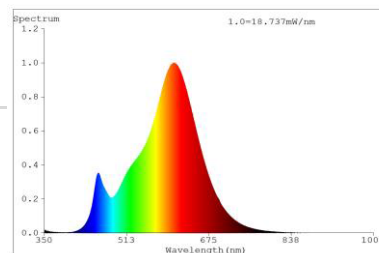

Order code	EAN	Packaging - SKU
085430-LDCE1	4986149085430	Eco blister, 1 pc/SKU
Product		
Category	LED Lamps	
Series	VINTAGE - FLAMEDIM (FILAMENT)	
Model	CLASSIC FILAMENT FLAMEDIM	
Description	GP LD CLS60 E27 7-60W 220-240V FLAMEDIM CL DIM	
General description		
Energy label	A++	
Lamp shape	Classic A60	
Lamp base	E27	
Dimmable	YES	
Mercury free	Yes	
Mercury content	0.0 mg	
Recycling	Yes	
Electrical characteristics		
Nominal wattage	7 W $\pm 10\%$	
Rated wattage	7 W	
Equivalent incandescent lamp power	60 W	
Power factor	0.7	
Voltage	220-240 V	
Operating frequency	50/60Hz	
Lamp current	34.2-41.8 mA	
Weighted Energy Consumption	7 KWh / 1000 h	
Light technical characteristics		
Light colour	WARM WHITE to EXTRA WARM WHITE	
Colour temperature	2700 K $\pm 150K$ - 1800 K $\pm 150K$	
Colour rendering index (Ra)	≥ 80	
Colour consistency	< 6 SDCM	
Nominal luminous flux	806 lm $\pm 10\%$ - 241 lm $\pm 10\%$	
Rated luminous flux	806 lm - 241 lm	
Lumen maintenance factor at end of life	≥ 0.7	
Warm-up time (60%)	$< 0.5s$	
Starting time	Instant	
Lifespan		
Nominal life time	15000 h	
Rated lamp life time	15000 h	
Switching cycles	20000	
Product dimensions		
Overall length (L)	104 mm ± 2 mm	
Diameter (D)	60 mm ± 1 mm	
Product Compliance		
	CE, ERP, ROHS, REACH	
Warranty		
	12 months from ex-factory date	

Spectral Distribution

GP LED Lamps are designed for true direct replacement of standard incandescent lamps.

- Compatible shapes and sizes of GLS
- Very low energy consumption
- Extremely long life
- Emit a warm white or cold white light for different ambience
- Instant start with full light output
- Available in most common lamp bases for household use
- No UV