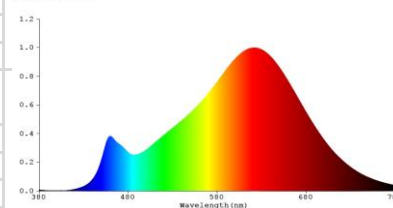

Spectral Distribution

Spectrum

GP LED Lamps are designed for true direct replacement of standard incandescent lamps.

- Compatible shapes and sizes of GLS
- Very low energy consumption
- Extremely long life
- Emit a warm white or cold white light for different ambience
- Instant start with full light output
- Available in most common lamp bases for household use
- No UV

Applications

- Domestic and commercial applications
- General illumination
- Can be used everywhere at home
- Use outdoors only in enclosed and ventilated luminaires