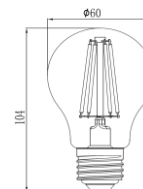

Order code	EAN	Packaging - SKU
085317-LDCE1	4986149085317	Eco blister, 1 pc/SKU
<b>Product</b>		
Category	LED Lamps	
Series	VINTAGE - 2-STEP FLAMESWITCH (FILAMENT)	
Model	CLASSIC FILAMENT 2-STEP FLAMESWITCH	
Description	GP LD CLS60 E27 7-60W 220-240V 2-STEP FLAMESWITCH CL	
<b>General description</b>		
Energy label	A++	
Lamp shape	Classic A60	
Lamp base	E27	
Dimmable	Yes	
Mercury free	Yes	
Mercury content	0.0 mg	
Recycling	Yes	
<b>Electrical characteristics</b>		
Nominal wattage	7 W $\pm 10\%$	
Rated wattage	7 W	
Equivalent incandescent lamp power	60 W	
Power factor	$>0.5$	
Voltage	220-240 V	
Operating frequency	50/60Hz	
Lamp current	29-70 mA	
Weighted Energy Consumption	7 KWh / 1000 h	
<b>Light technical characteristics</b>		
Light colour	WARM WHITE, EXTRA WARM WHITE	
Colour temperature	2700 K $\pm 270K$ , 2200 K $\pm 220K$	
Colour rendering index (Ra)	$\geq 80$	
Colour consistency	$<6$ SDCM	
Nominal luminous flux	806 lm $\pm 10\%$ , 241 lm $\pm 10\%$	
Rated luminous flux	806 lm, 241 lm	
Lumen maintenance factor at end of life	$\geq 0.7$	
Warm-up time (60%)	INSTANT	
Starting time	$<0.5s$	
<b>Lifespan</b>		
Nominal life time	15000 h	
Rated lamp life time	15000 h	
Switching cycles	50000	
<b>Product dimensions</b>		
Overall length (L)	104 mm $\pm 1$ mm	
Diameter (D)	60 mm $\pm 1$ mm	
<b>Product Compliance</b>		
	CE, ERP, ROHS, REACH	
<b>Warranty</b>		
	12 months from ex-factory date	
* Please refer to website <a href="http://www.gp-lighting.com">www.gp-lighting.com</a> for the list of compatible dimmers.		