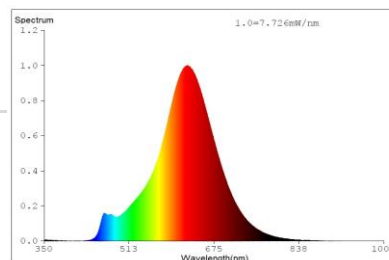

Order code	EAN	Packaging - SKU
085256-LDCE1	4986149085256	Colour gift box, 1 pc/SKU
085256-LDCE1	4986149085256	Eco blister, 1 pc/SKU
Product		
Category	LED Lamps	
Series	VINTAGE EXTRA WARM LIGHT (SPIRAL FILAMENT)	
Model	ST64 FILAMENT EXTRA WARM SPIRAL	
Description	GP LD ST64 E27 5-25W 220-240V EW SPFM	
General description		
Energy label	A	
Lamp shape	ST64	
Lamp base	E27	
Dimmable	No	
Mercury free	Yes	
Mercury content	0.0 mg	
Recycling	Yes	
Electrical characteristics		
Nominal wattage	5 W 10	
Rated wattage	5 W	
Equivalent incandescent lamp power	25 W	
Power factor	0.5	
Voltage	220-240 V	
Operating frequency	50/60Hz	
Lamp current	32.4-48.4 mA	
Weighted Energy Consumption	5 kWh / 1000 h	
Light technical characteristics		
Light colour	EXTRA WARM WHITE	
Colour temperature	2000 K /K	
Colour rendering index (Ra)	≥80	
Colour consistency	<6 SDCM	
Nominal luminous flux	250 lm ±10%	
Rated luminous flux	250 lm	
Lumen maintenance factor at end of life	≥0.7	
Warm-up time (60%)	<1s	
Starting time	Instant	
Lifespan		
Nominal life time	15000 h	
Rated lamp life time	15000 h	
Switching cycles	20000	
Product dimensions		
Overall length (L)	140 mm ±3 mm	
Diameter (D)	64 mm ±1 mm	
Product Compliance		
	CE, ERP, ROHS, REACH	
Warranty	12 months from ex-factory date	

Spectral Distribution

GP LED Lamps are designed for true direct replacement of standard incandescent lamps.

- Compatible shapes and sizes of GLS
- Very low energy consumption
- Extremely long life
- Emit a warm white or cold white light for different ambience
- Instant start with full light output
- Available in most common lamp bases for household use
- No UV