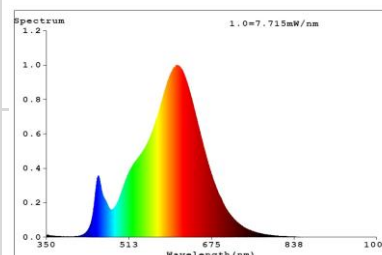

Order code	EAN	Packaging - SKU
085010-LDCE1	4986149085010	Eco blister, 1 pc/SKU
<b>Product</b>		
Category	LED Lamps	
Series	SPECIAL LAMPS MAINS VOLTAGE - CAPSULE G9	
Model	CAPSULE G9 DIMMABLE	
Description	GP LD CAPULE MV G9 2.8-28W 220-240V DIM	
<b>General description</b>		
Energy label	A++	
Lamp shape	Capsule	
Lamp base	G9	
Dimmable	Yes	
Mercury free	Yes	
Mercury content	0.0 mg	
Recycling	Yes	
<b>Electrical characteristics</b>		
Nominal wattage	2.8 W $\pm$ 10%	
Rated wattage	2.8 W	
Equivalent incandescent lamp power	28 W	
Power factor	0.9	
Voltage	220-240 V	
Operating frequency	50/60Hz	
Lamp current	12-25 mA	
Weighted Energy Consumption	3 KWh / 1000 h	
<b>Light technical characteristics</b>		
Light colour	WARM WHITE	
Colour temperature	2700 K $\pm$ 150K	
Colour rendering index (Ra)	$\geq$ 80	
Colour consistency	<6 SDCM	
Nominal luminous flux	300 lm $\pm$ 10%	
Rated luminous flux	300 lm	
Lumen maintenance factor at end of life	>0.7	
Warm-up time (60%)	<1.0s	
Starting time	<0.2s	
<b>Lifespan</b>		
Nominal life time	20000 h	
Rated lamp life time	20000 h	
Switching cycles	$\geq$ 12,500	
<b>Product dimensions</b>		
Overall length (L)	49 mm $\pm$ 1 mm	
Diameter (D)	14.5 mm $\pm$ 1 mm	
<b>Product Compliance</b>		
	CE, ERP, ROHS, REACH	
<b>Warranty</b>		
	12 months from ex-factory date	
* Please refer to website <a href="http://www.gp-lighting.com">www.gp-lighting.com</a> for the list of compatible dimmers.		

### Spectral Distribution

GP LED Lamps are designed for true direct replacement of standard incandescent lamps.

- Compatible shapes and sizes of GLS
- Very low energy consumption
- Extremely long life
- Emit a warm white or cold white light for different ambience
- Instant start with full light output
- Available in most common lamp bases for household use
- No UV