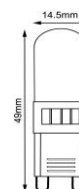

Order code	EAN	Packaging - SKU
085010-LDCE1	4986149085010	Eco blister, 1 pc/SKU
<b>Product</b>		
Category	LED Lamps	
Series	SPECIAL LAMPS MAINS VOLTAGE - CAPSULE G9	
Model	CAPSULE G9 DIMMABLE	
Description	GP LD CAPULE MV G9 2.8-28W 220-240V DIM	
<b>General description</b>		
Energy label	A++	
Lamp shape	Capsule	
Lamp base	G9	
Dimmable	Yes	
Mercury free	Yes	
Mercury content	0.0 mg	
Recycling	Yes	
<b>Electrical characteristics</b>		
Nominal wattage	2.8 W $\pm$ 10%	
Rated wattage	2.8 W	
Equivalent incandescent lamp power	28 W	
Power factor	0.9	
Voltage	220-240 V	
Operating frequency	50/60Hz	
Lamp current	12-25 mA	
Weighted Energy Consumption	3 KWh / 1000 h	
<b>Light technical characteristics</b>		
Light colour	WARM WHITE	
Colour temperature	2700 K $\pm$ 150K	
Colour rendering index (Ra)	$\geq$ 80	
Colour consistency	<6 SDCM	
Nominal luminous flux	300 lm $\pm$ 10%	
Rated luminous flux	300 lm	
Lumen maintenance factor at end of life	>0.7	
Warm-up time (60%)	<1.0s	
Starting time	<0.2s	
<b>Lifespan</b>		
Nominal life time	20000 h	
Rated lamp life time	20000 h	
Switching cycles	$\geq$ 12,500	
<b>Product dimensions</b>		
Overall length (L)	49 mm $\pm$ 1 mm	
Diameter (D)	14.5 mm $\pm$ 1 mm	
<b>Product Compliance</b>		
	CE, ERP, ROHS, REACH	
<b>Warranty</b>		
	12 months from ex-factory date	
* Please refer to website <a href="http://www.gp-lighting.com">www.gp-lighting.com</a> for the list of compatible dimmers.		