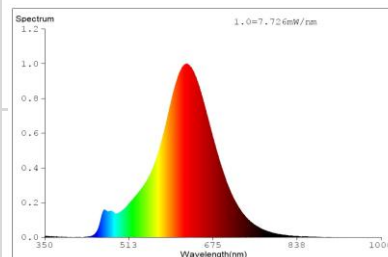

Order code	EAN	Packaging - SKU
082132-LDB1	4986149082132	Colour gift box, 1 pc/SKU
Product		
Category	LED Lamps	
Series	VINTAGE EXTRA WARM LIGHT (SPIRAL FILAMENT)	
Model	GLOBE FILAMENT EXTRA WARM SPIRAL	
Description	GP LD GBS95 E27 5-25W 220-240V EW SPFM	
General description		
Energy label	A	
Lamp shape	Globe	
Lamp base	E27	
Dimmable	No	
Mercury free	Yes	
Mercury content	0.0 mg	
Recycling	Yes	
Electrical characteristics		
Nominal wattage	5 W 10	
Rated wattage	5 W	
Equivalent incandescent lamp power	25 W	
Power factor	0.5	
Voltage	220-240 V	
Operating frequency	50/60Hz	
Lamp current	32.4-48.4 mA	
Weighted Energy Consumption	5 KWh / 1000 h	
Light technical characteristics		
Light colour	EXTRA WARM WHITE	
Colour temperature	2000 K /K	
Colour rendering index (Ra)	≥80	
Colour consistency	<6 SDCM	
Nominal luminous flux	250 lm ±10%	
Rated luminous flux	250 lm	
Lumen maintenance factor at end of life	≥0.7	
Warm-up time (60%)	<1s	
Starting time	Instant	
Lifespan		
Nominal life time	15000 h	
Rated lamp life time	15000 h	
Switching cycles	20000	
Product dimensions		
Overall length (L)	140 mm ±2 mm	
Diameter (D)	95 mm ±1 mm	
Product Compliance		
	CE, ERP, ROHS, REACH	
Warranty		
	12 months from ex-factory date	

Spectral Distribution

GP LED Lamps are designed for true direct replacement of standard incandescent lamps.

- Compatible shapes and sizes of GLS
- Very low energy consumption
- Extremely long life
- Emit a warm white or cold white light for different ambience
- Instant start with full light output
- Available in most common lamp bases for household use
- No UV