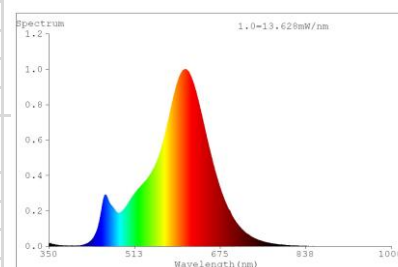

Order code	EAN	Packaging - SKU
080626-LDCE1	4986149080626	Eco blister, 1 pc/SKU
Product		
Category	LED Lamps	
Series	VINTAGE CLASSIC - GOLD (FILAMENT)	
Model	CLASSIC FILAMENT GOLD	
Description	GP LD CLS60 E27 7-55W 220-240V GD FM	
General description		
Energy label	A+	
Lamp shape	Classic A60	
Lamp base	E27	
Dimmable	No	
Mercury free	Yes	
Mercury content	0.0 mg	
Recycling	Yes	
Electrical characteristics		
Nominal wattage	7 W \pm 10%	
Rated wattage	7 W	
Equivalent incandescent lamp power	55 W	
Power factor	0.5	
Voltage	220-240 V	
Operating frequency	50/60Hz	
Lamp current	54-66 mA	
Weighted Energy Consumption	7 kWh / 1000 h	
Light technical characteristics		
Light colour	WARM WHITE	
Colour temperature	2500 K \pm 150K	
Colour rendering index (Ra)	\geq 80	
Colour consistency	<6 SDCM	
Nominal luminous flux	725 lm \pm 10%	
Rated luminous flux	725 lm	
Lumen maintenance factor at end of life	\geq 0.7	
Warm-up time (60%)	<0.5s	
Starting time	Instant	
Lifespan		
Nominal life time	15000 h	
Rated lamp life time	15000 h	
Switching cycles	20000	
Product dimensions		
Overall length (L)	104 mm \pm 2 mm	
Diameter (D)	60 mm \pm 1 mm	
Product Compliance		
Warranty	CE, ERP, ROHS, REACH	
	12 months from ex-factory date	

Spectral Distribution

GP LED Lamps are designed for true direct replacement of standard incandescent lamps.

- Compatible shapes and sizes of GLS
- Very low energy consumption
- Extremely long life
- Emit a warm white or cold white light for different ambience
- Instant start with full light output
- Available in most common lamp bases for household use
- No UV