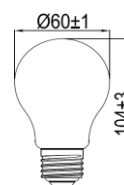

Order code	EAN	Packaging - SKU
080473-LDCE1	4986149080473	Eco blister, 1 pc/SKU

Product

Category	LED Lamps
Series	VINTAGE CLASSIC - FROSTED (FILAMENT)
Model	HI-BRIGHTNESS CLASSIC FROSTED-FM DIMMABLE
Description	GP LD CLS60 E27 TBA-40W 220-240V FR FM DIM CE1

General description

Energy label	A+
Lamp shape	Classic A60
Lamp base	E27
Dimmable	Yes
Mercury free	Yes
Mercury content	0.0 mg
Recycling	Yes

Electrical characteristics

Nominal wattage	5.4 W $\pm$10%
Rated wattage	5.4 W
Equivalent incandescent lamp power	40 W
Power factor	>0.5
Voltage	220-240 V
Operating frequency	50/60Hz
Lamp current	22-25 mA
Weighted Energy Consumption	6 kWh / 1000 h

Light technical characteristics

Light colour	WARM WHITE
Colour temperature	2700 K $\pm$150K
Colour rendering index (Ra)	$\geq$80
Colour consistency	<6 SDCM
Nominal luminous flux	470 lm $\pm$10%
Rated luminous flux	470 lm
Lumen maintenance factor at end of life	$\geq$0.7
Warm-up time (60%)	Instant s
Starting time	<0.5 s

Lifespan

Nominal life time	15000 h
Rated lamp life time	15000 h
Switching cycles	50000

Product dimensions

Overall length (L)	104 mm $\pm$1 mm
Diameter (D)	60 mm $\pm$1 mm

Product Compliance	CE, ERP, ROHS, REACH
Warranty	12 months from ex-factory date

* Please refer to website www.gp-lighting.com for the list of compatible dimmers.