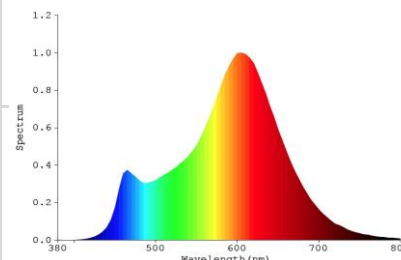

Order code	EAN	Packaging - SKU
080312-LDCE1	4986149080312	Eco blister, 1 pc/SKU
<b>Product</b>		
Category	LED Lamps	
Series	CLASSIC - FROSTED	
Model	HI-BRIGHTNESS CLASSIC DIMMABLE	
Description	GP LD CLS60 E27 14.3-100W 220-240V FR DIM CE1	
<b>General description</b>		
Energy label	A+	
Lamp shape	Classic A60	
Lamp base	E27	
Dimmable	Yes	
Mercury free	Yes	
Mercury content	0.0 mg	
Recycling	Yes	
<b>Electrical characteristics</b>		
Nominal wattage	14.3 W $\pm$ 10%	
Rated wattage	14.3 W	
Equivalent incandescent lamp power	100 W	
Power factor	>0.7	
Voltage	220-240 V	
Operating frequency	50/60Hz	
Lamp current	59-65 mA	
Weighted Energy Consumption	15 kWh / 1000 h	
<b>Light technical characteristics</b>		
Light colour	WARM WHITE	
Colour temperature	2700 K $\diamond$ 270K	
Colour rendering index (Ra)	$\geq$ 80	
Colour consistency	<6 SDCM	
Nominal luminous flux	1521 lm $\pm$ 10%	
Rated luminous flux	1521 lm	
Lumen maintenance factor at end of life	$\geq$ 0.7	
Warm-up time (60%)	Instant s	
Starting time	<0.5 s	
<b>Lifespan</b>		
Nominal life time	15000 h	
Rated lamp life time	15000 h	
Switching cycles	50000	
<b>Product dimensions</b>		
Overall length (L)	114 mm $\diamond$ 1 mm	
Diameter (D)	60 mm $\diamond$ 1 mm	
<b>Product Compliance</b>		
Warranty	CE, ERP, ROHS, REACH	
Warranty	12 months from ex-factory date	
* Please refer to website <a href="http://www.gp-lighting.com">www.gp-lighting.com</a> for the list of compatible dimmers.		

### Spectral Distribution

**GP LED Lamps** are designed for true direct replacement of standard incandescent lamps.

- Compatible shapes and sizes of GLS
- Very low energy consumption
- Extremely long life
- Emit a warm white or cold white light for different ambience
- Instant start with full light output
- Available in most common lamp bases for household use
- No UV