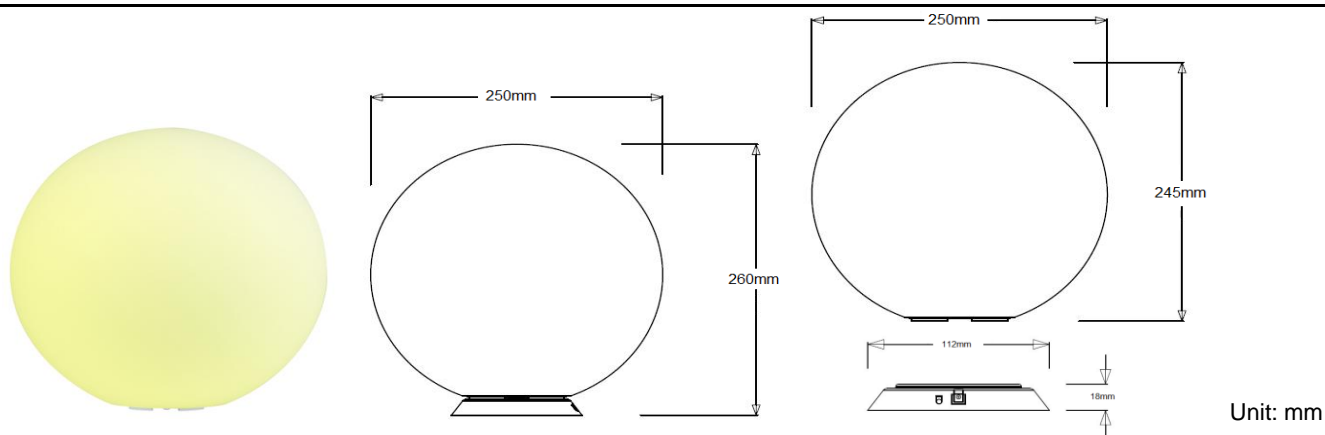

Product Specification

Model No.: 058243-LA

Product Category	: LED Cordless Light
Product Name	: Moodlite Globe 250i
Description	: LED Cordless Mood/Decorative Light 25cm (with induction charging)
Input Voltage	: 100-240VAC, 50/60 Hz, 0.3A *
Output Voltage	: 5VDC *
Standby Current	: 2mA
Operating Current	: 60-160mA
Input Wattage	: ~2.7W
Output Wattage	: ~1.35W
LED Type	: 4 x Red, 4 x Green, 4 x Blue and 8 x White
Luminous Flux / Intensity	: 5000mcd in total (white mode) **
Battery Operation	: Fully charged < 7 hrs. Operates ~5 hours continuously ***
Operating Temperature	: 0°C to 45°C (Charging), -10°C to 45°C (Discharging)
Storage Temperature	: -10°C to 45°C
Housing Material	: PE
IP Rating	: IP 68
Approval	: CE, ROHS
Dimension	: Complete unit: 260 (L) x 250 (W) mm; Main unit: 245 (L) x 250 (W) mm; Charging base: 112 (D) x 18 (L) mm
Weight	: 582g
Warranty Period	: 12 months from ex-factory date